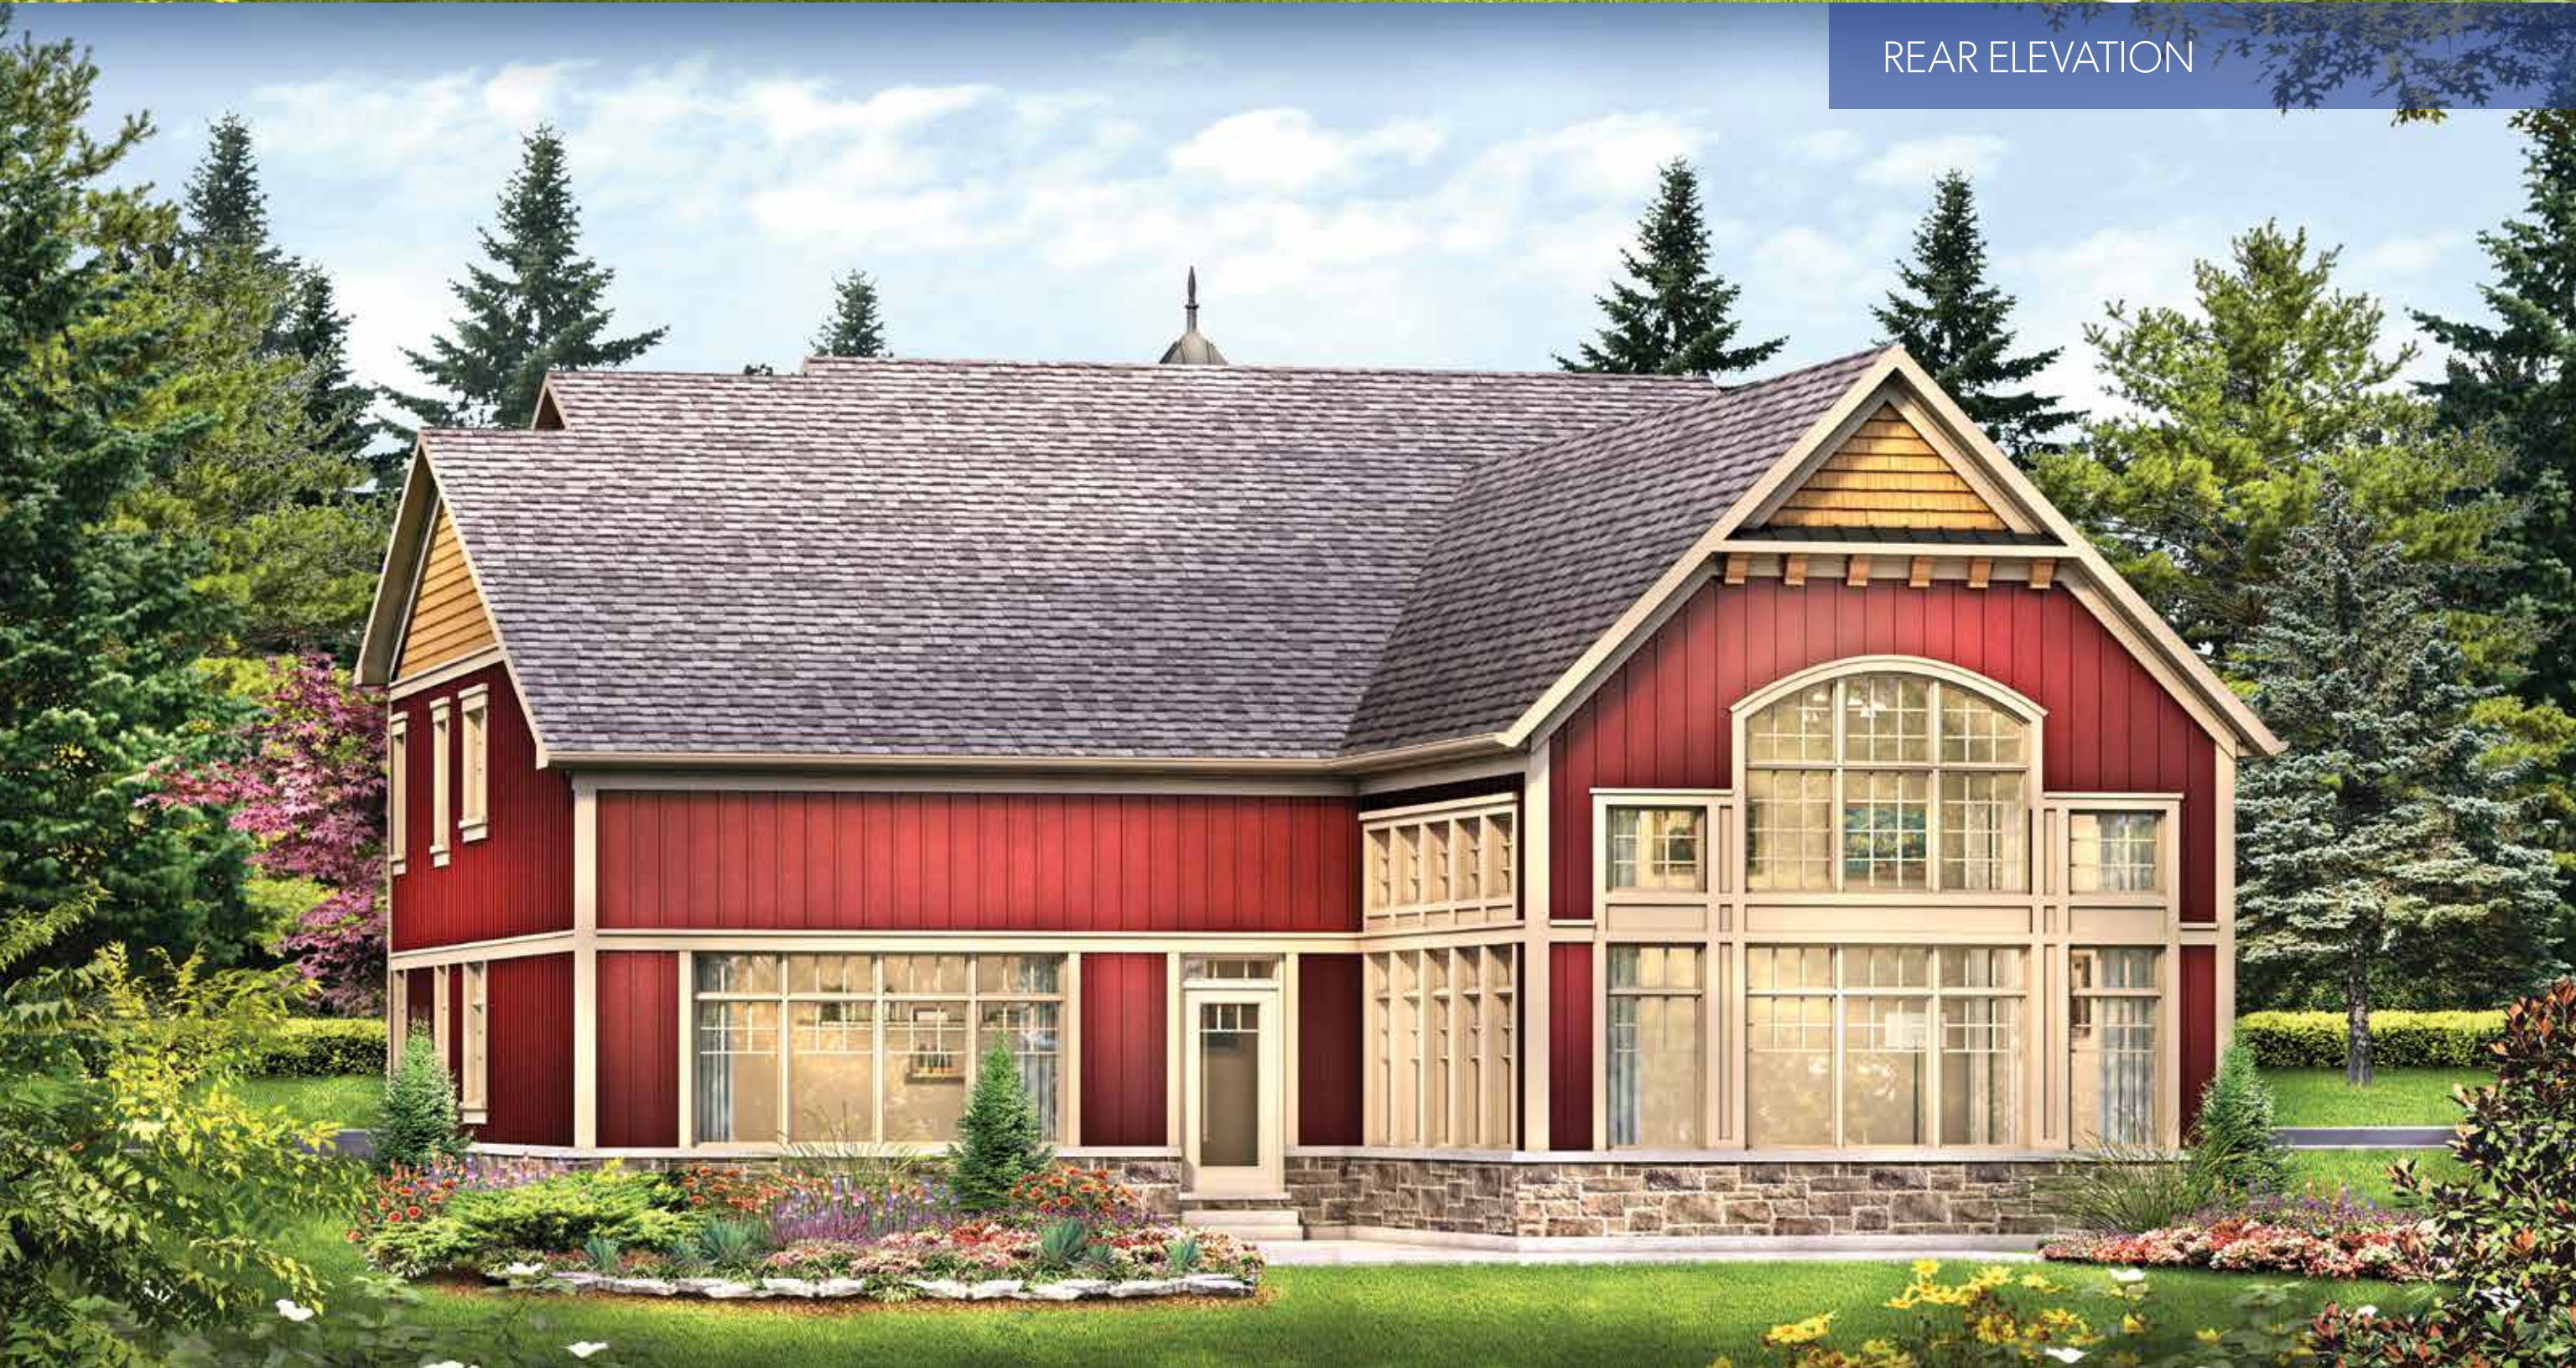

# THE CREST

3663 SQ.FT.

REAR ELEVATION

# BLUE HORIZON