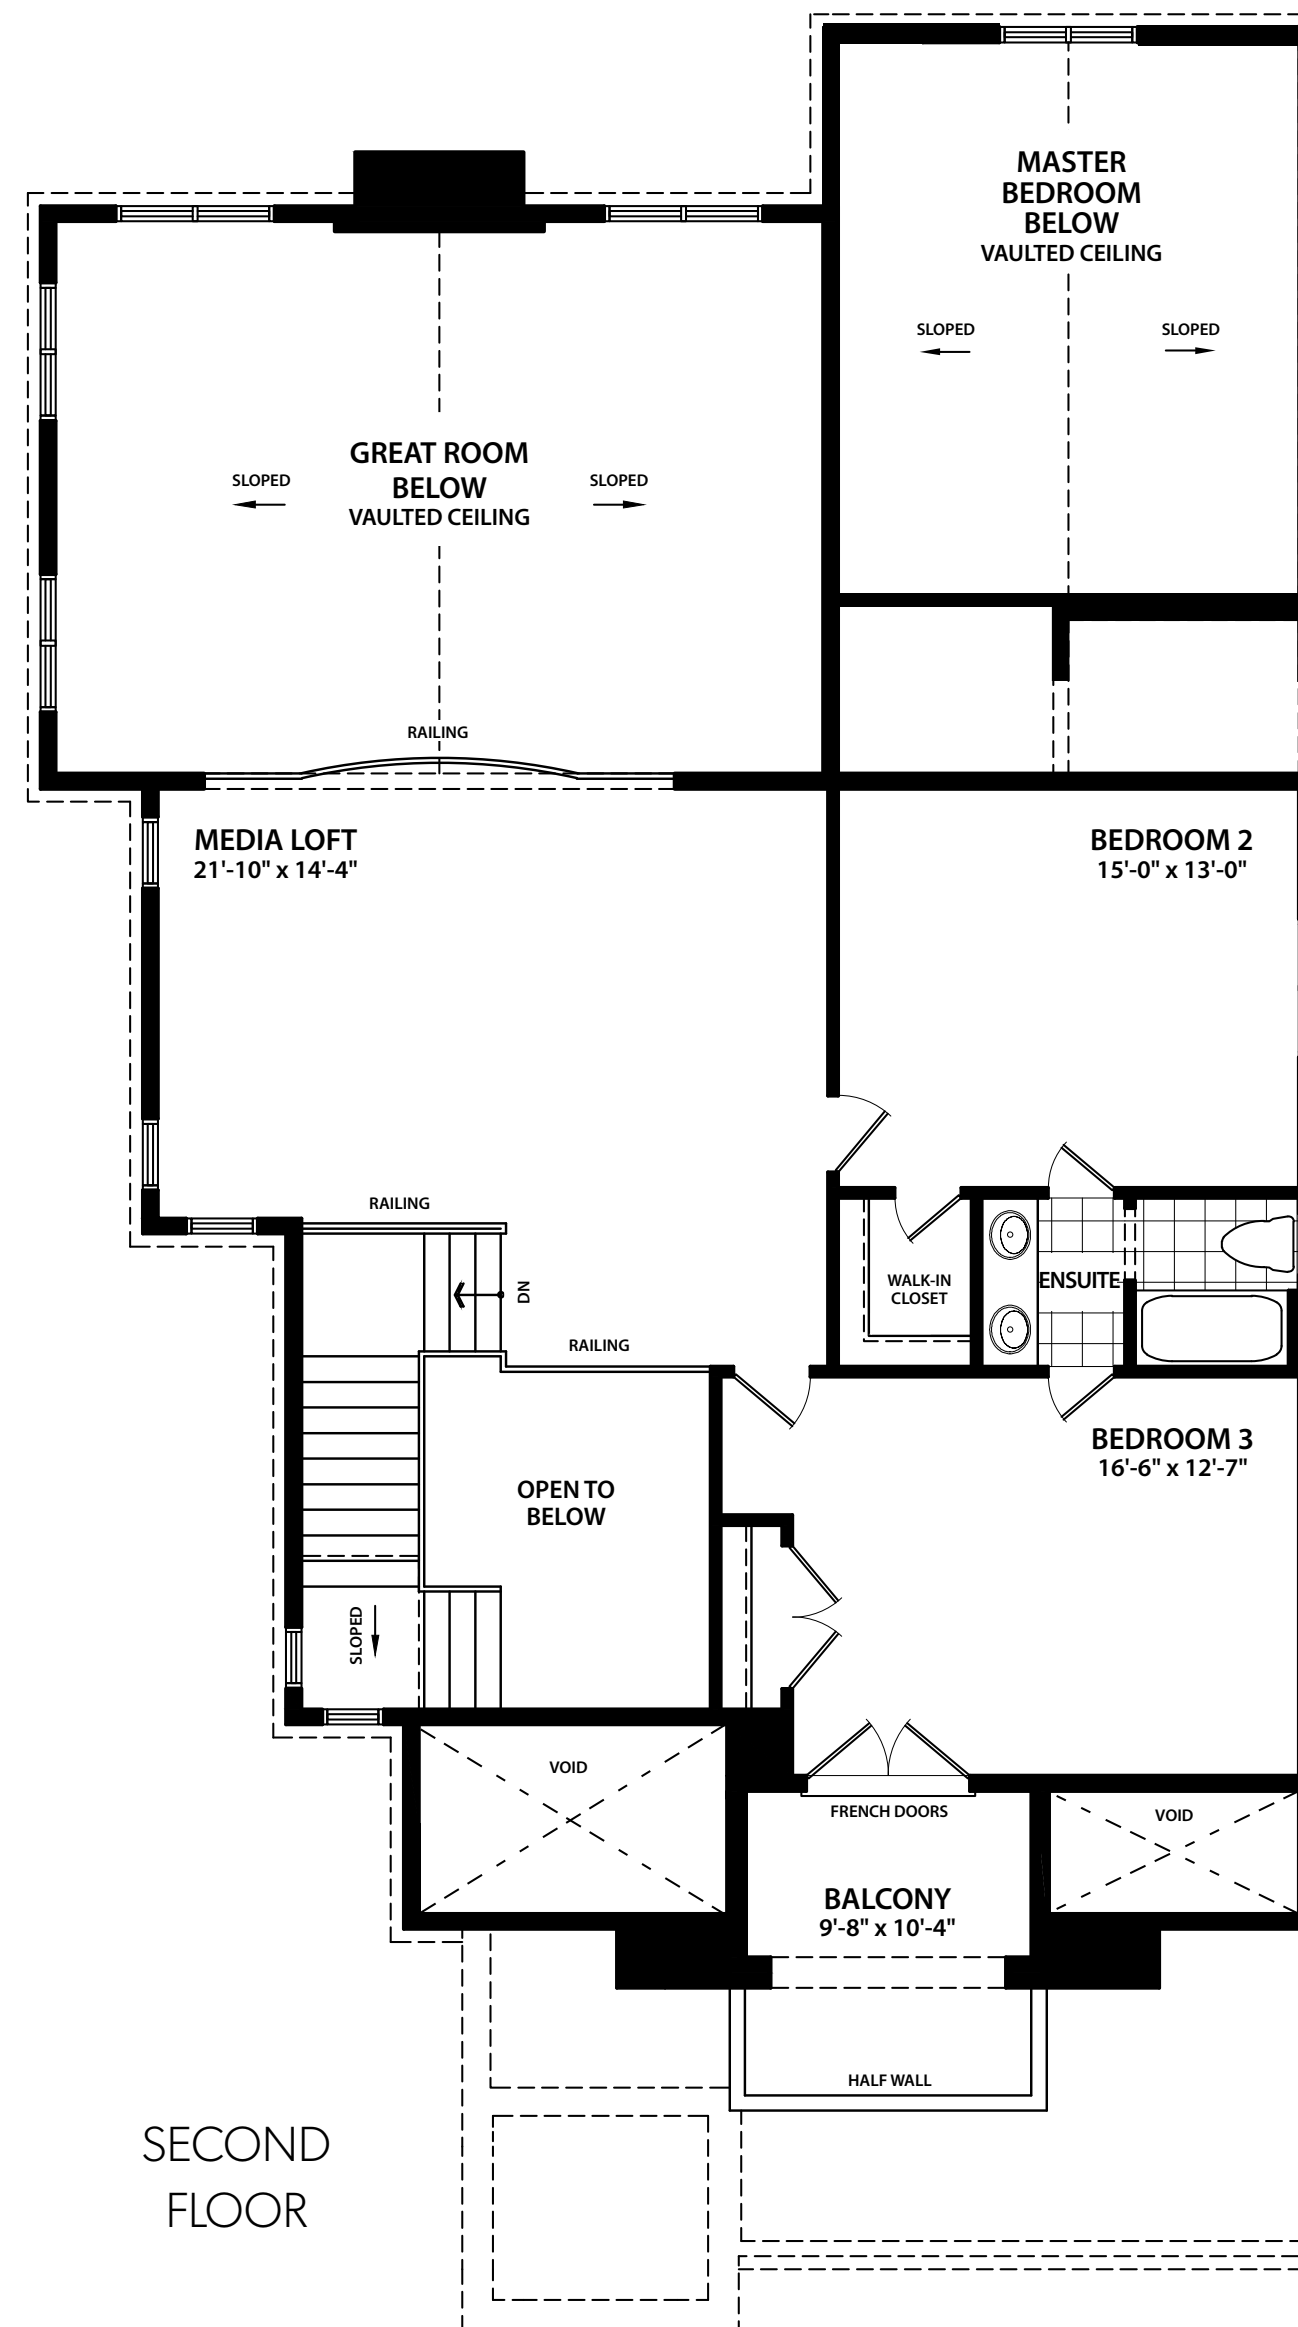

SECOND FLOOR