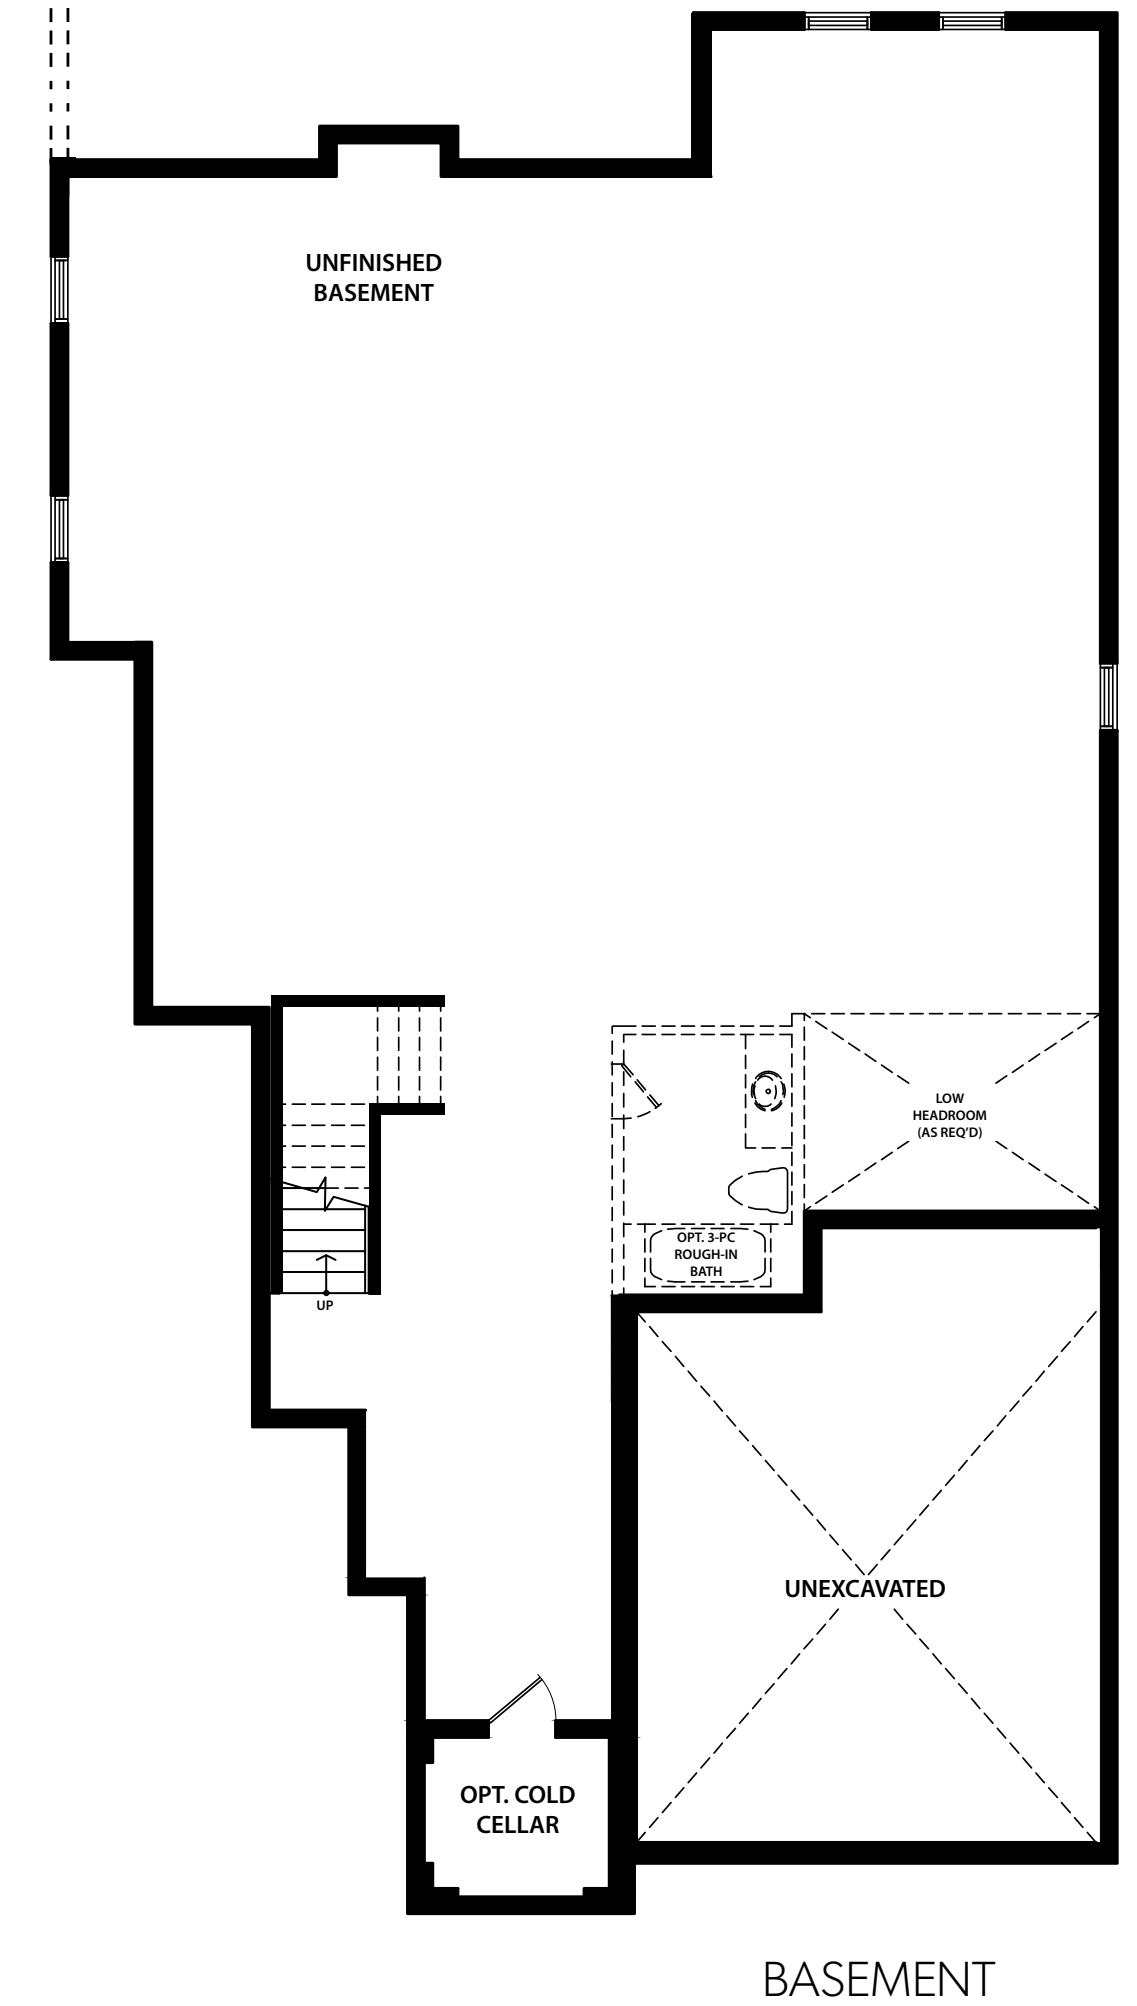

THE SUNRISE

3103 SQ.FT.

BLUE HORIZON

BASEMENT