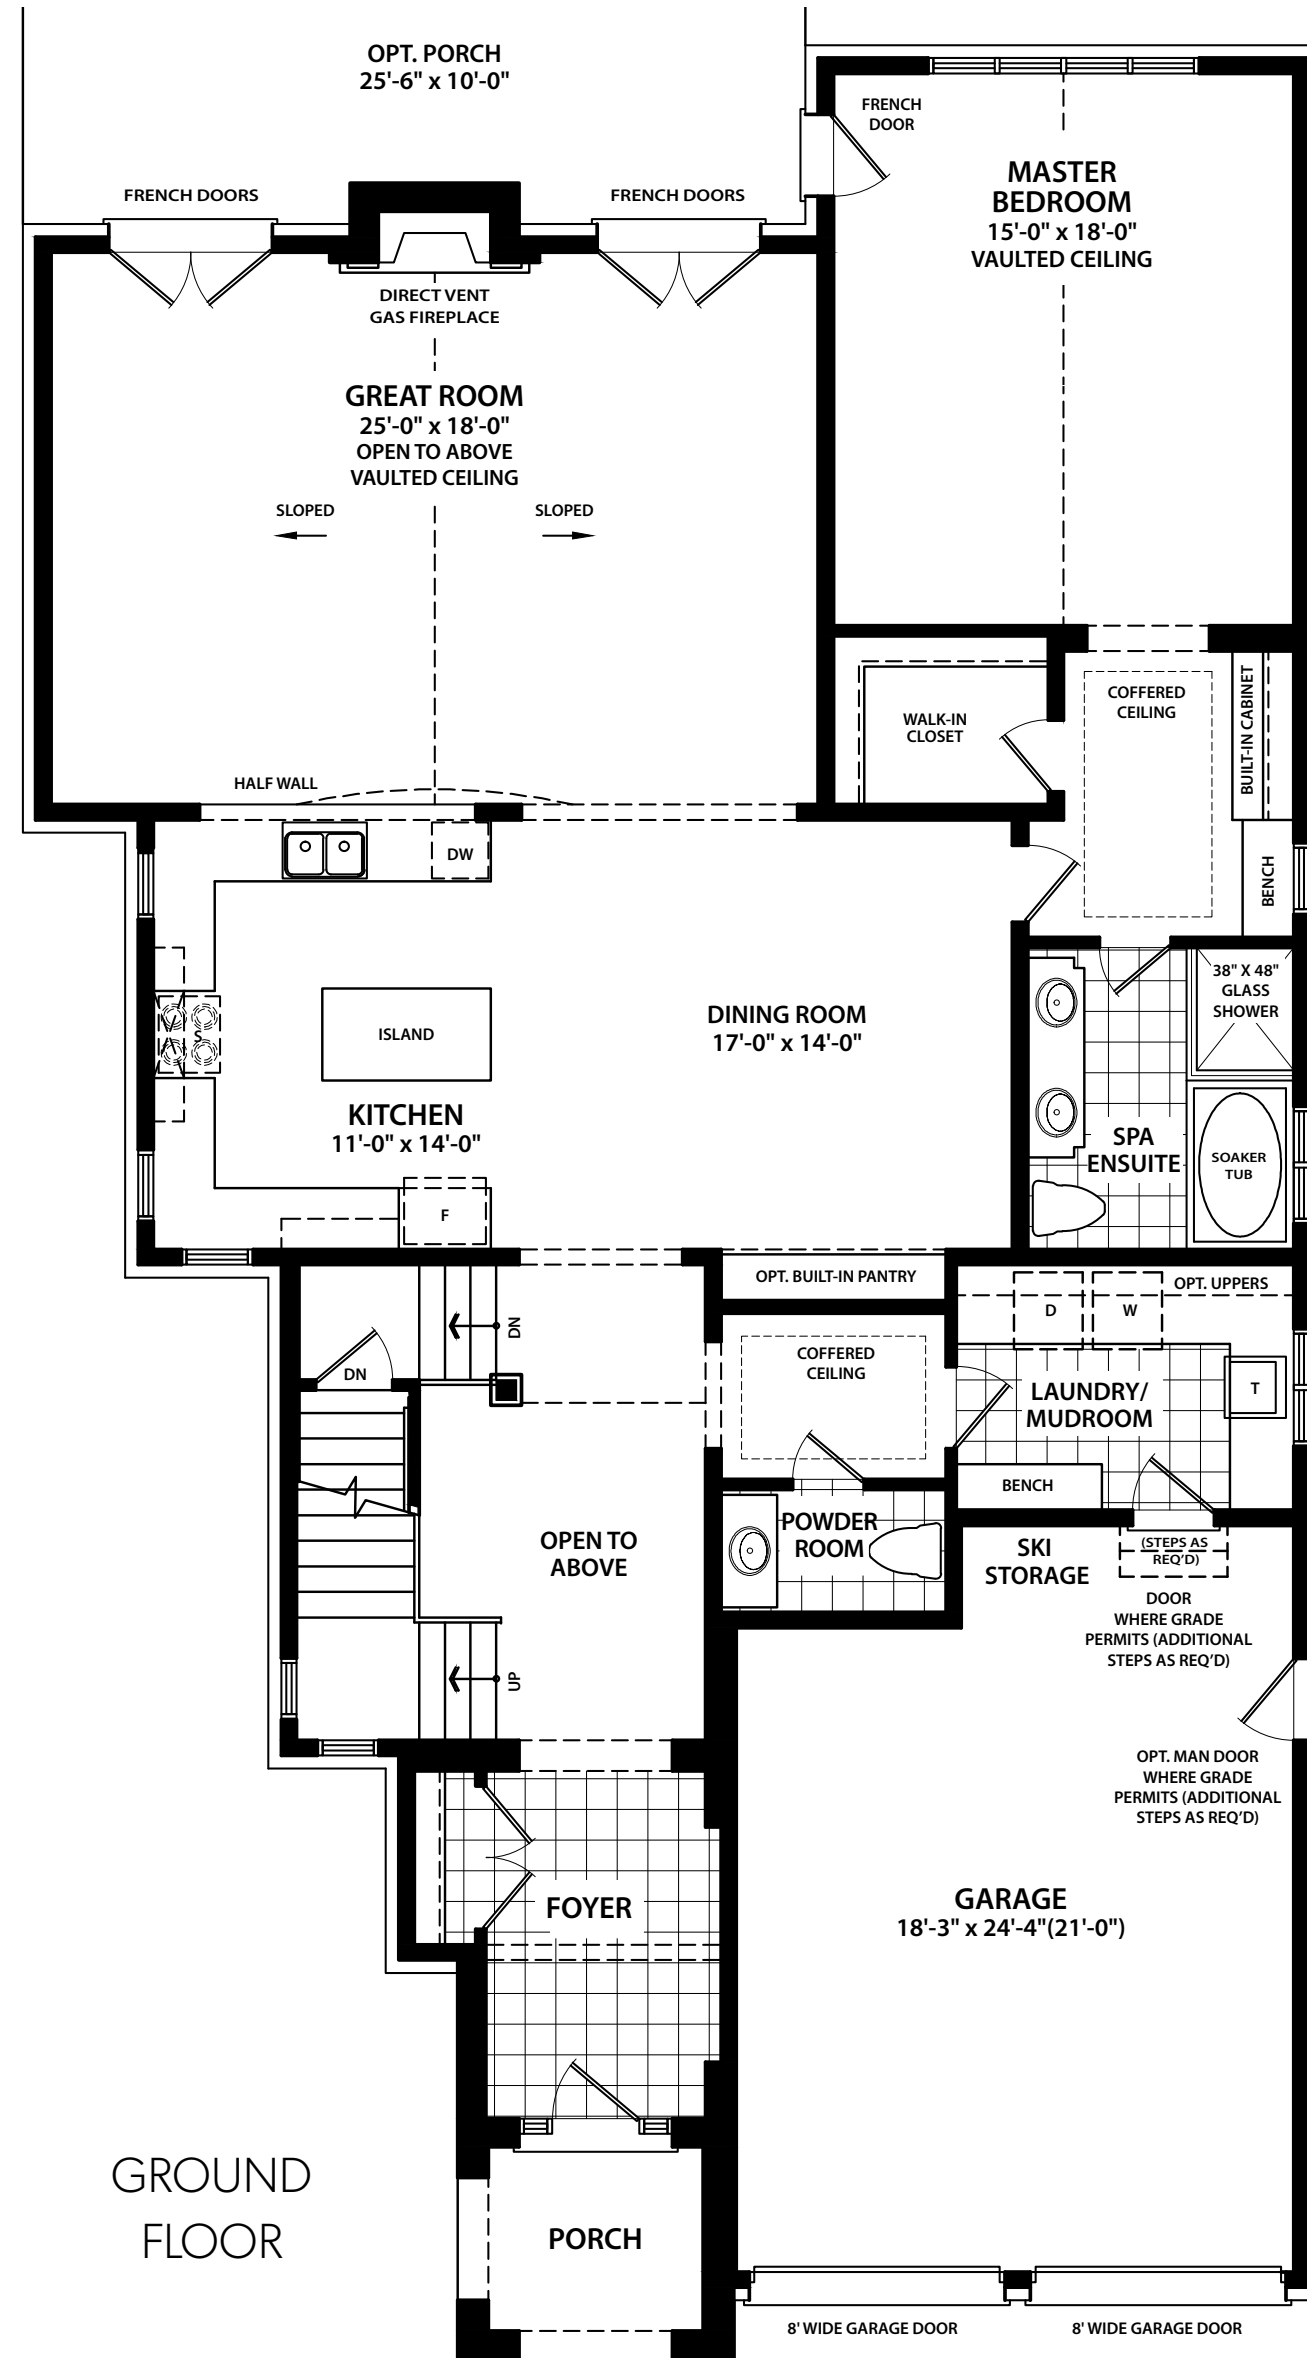

THE SUNRISE

3103 SQ.FT.

BLUE HORIZON

GROUND FLOOR