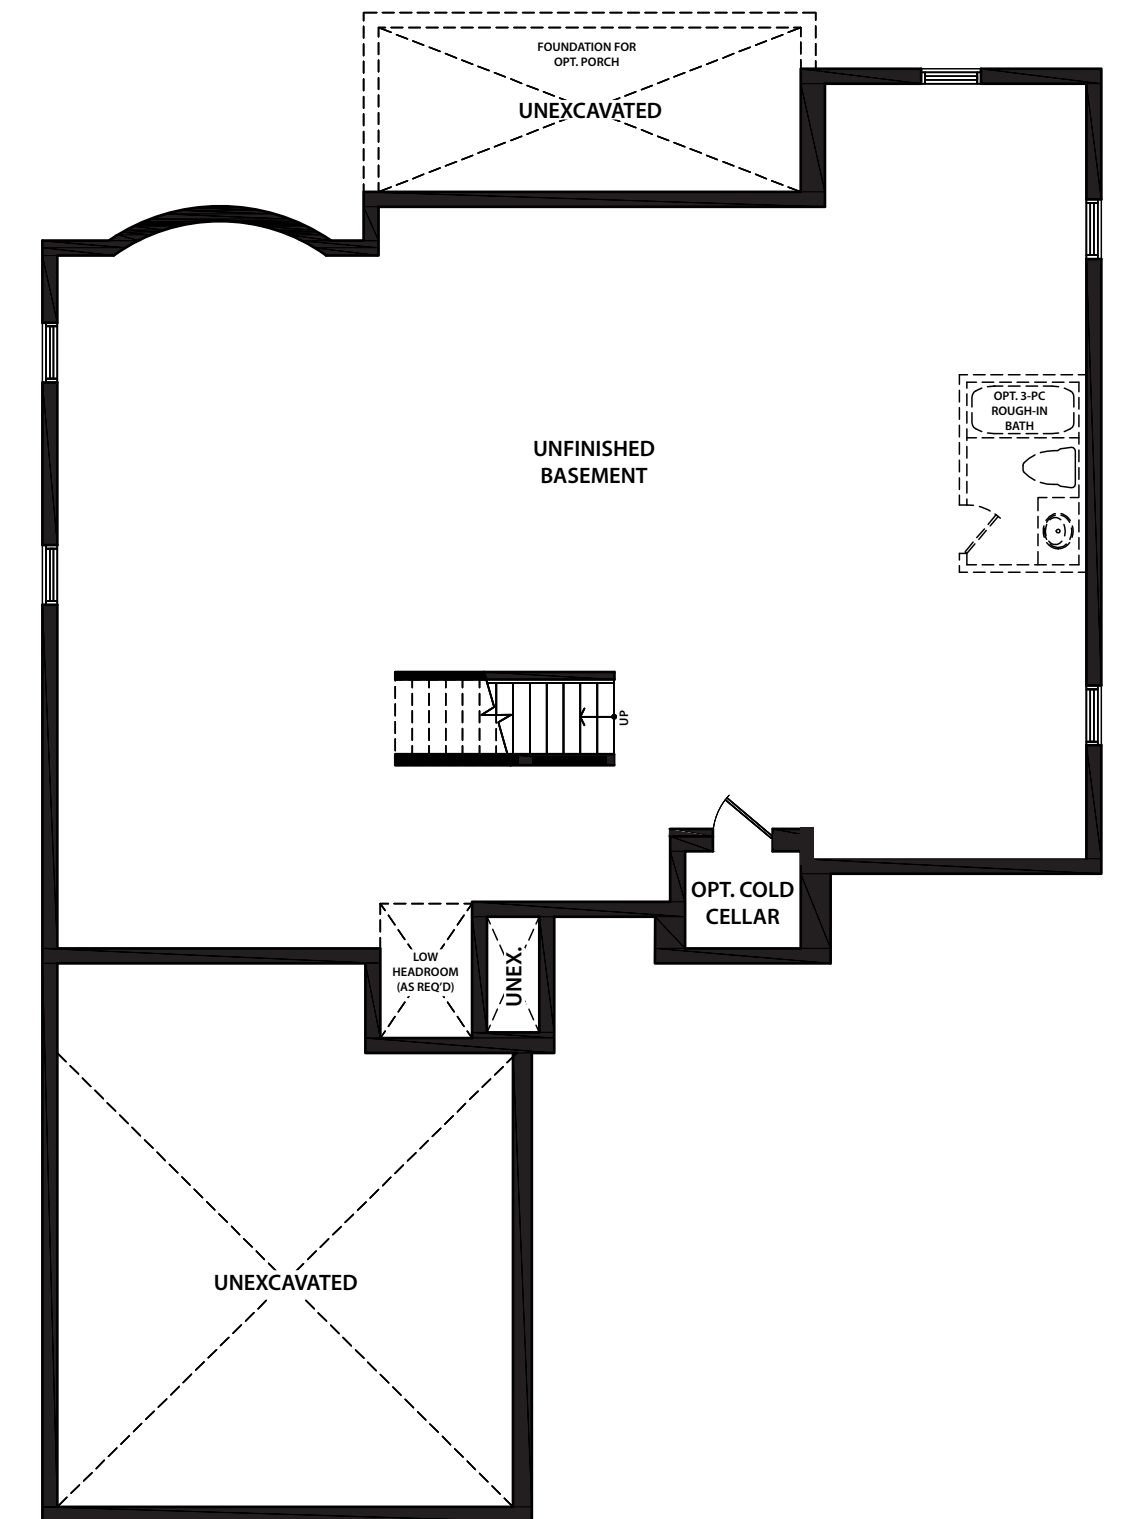

THE SUMMIT

ELEVATION B – 3075 SQ.FT.

BLUE HORIZON

GROUND FLOOR

OPTIONAL MASTER ENSUITE

SECOND FLOOR

BASEMENT