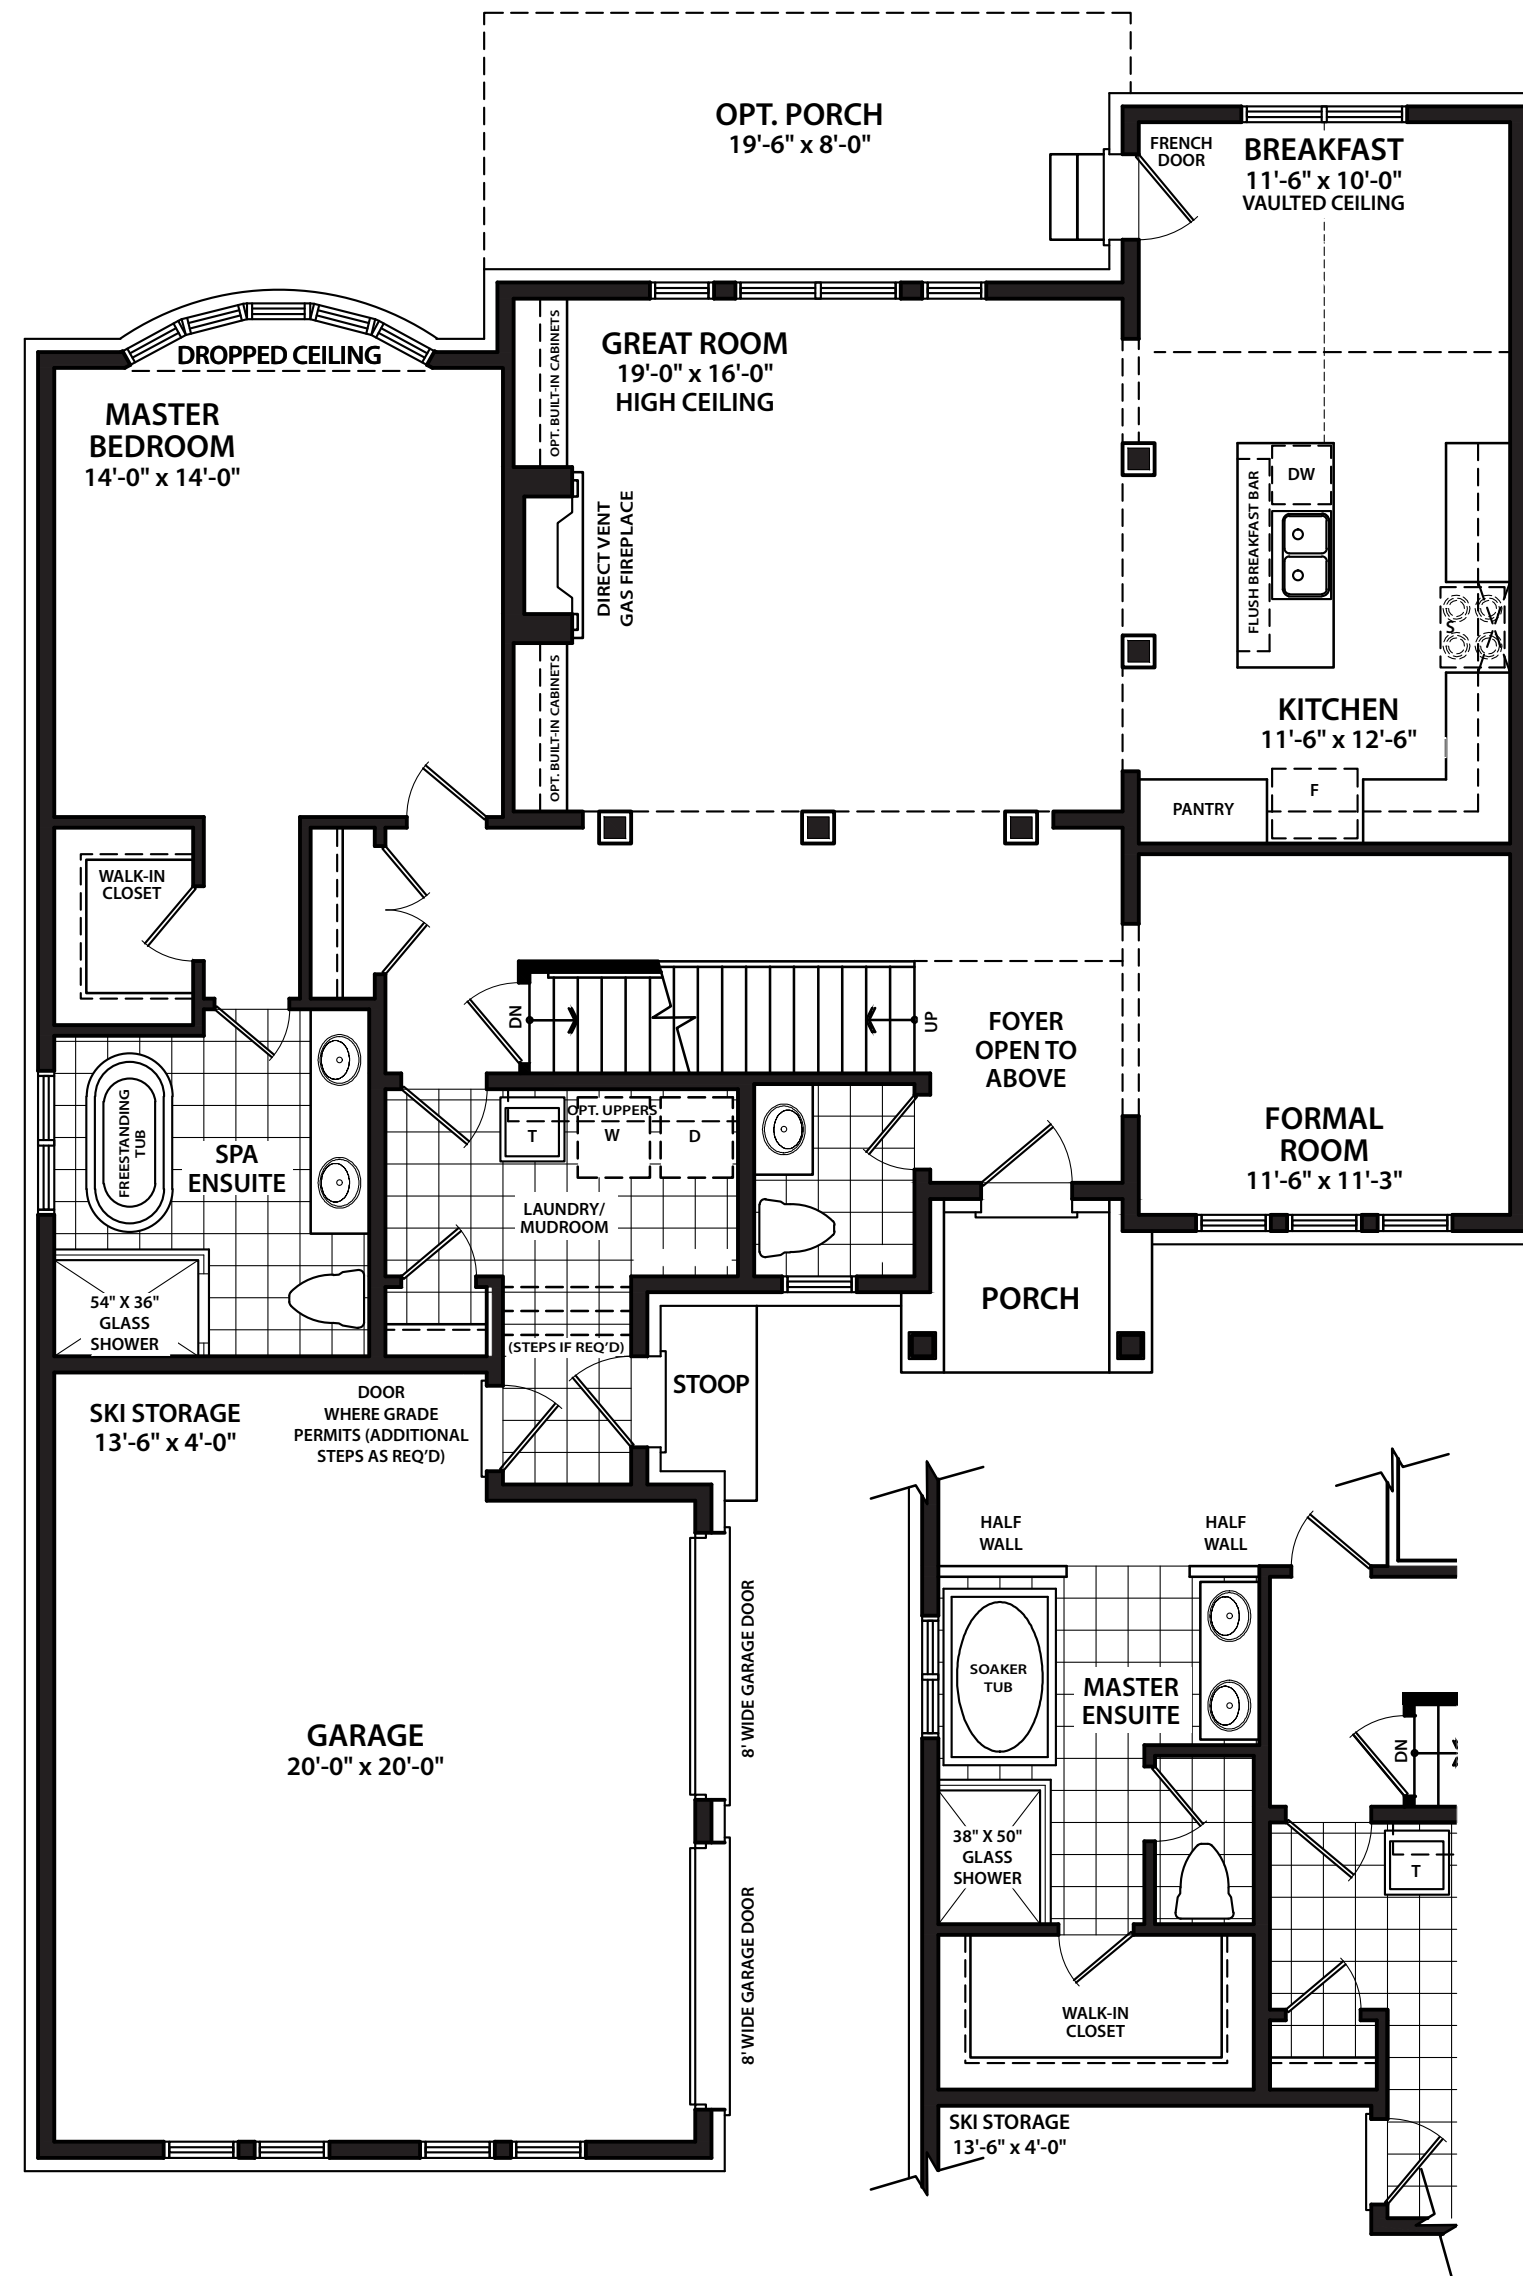

THE SUMMIT

ELEVATION B – 3075 SQ.FT.

BLUE HORIZON

GROUND FLOOR

OPTIONAL MASTER ENSUITE

SECOND FLOOR

BASEMENT