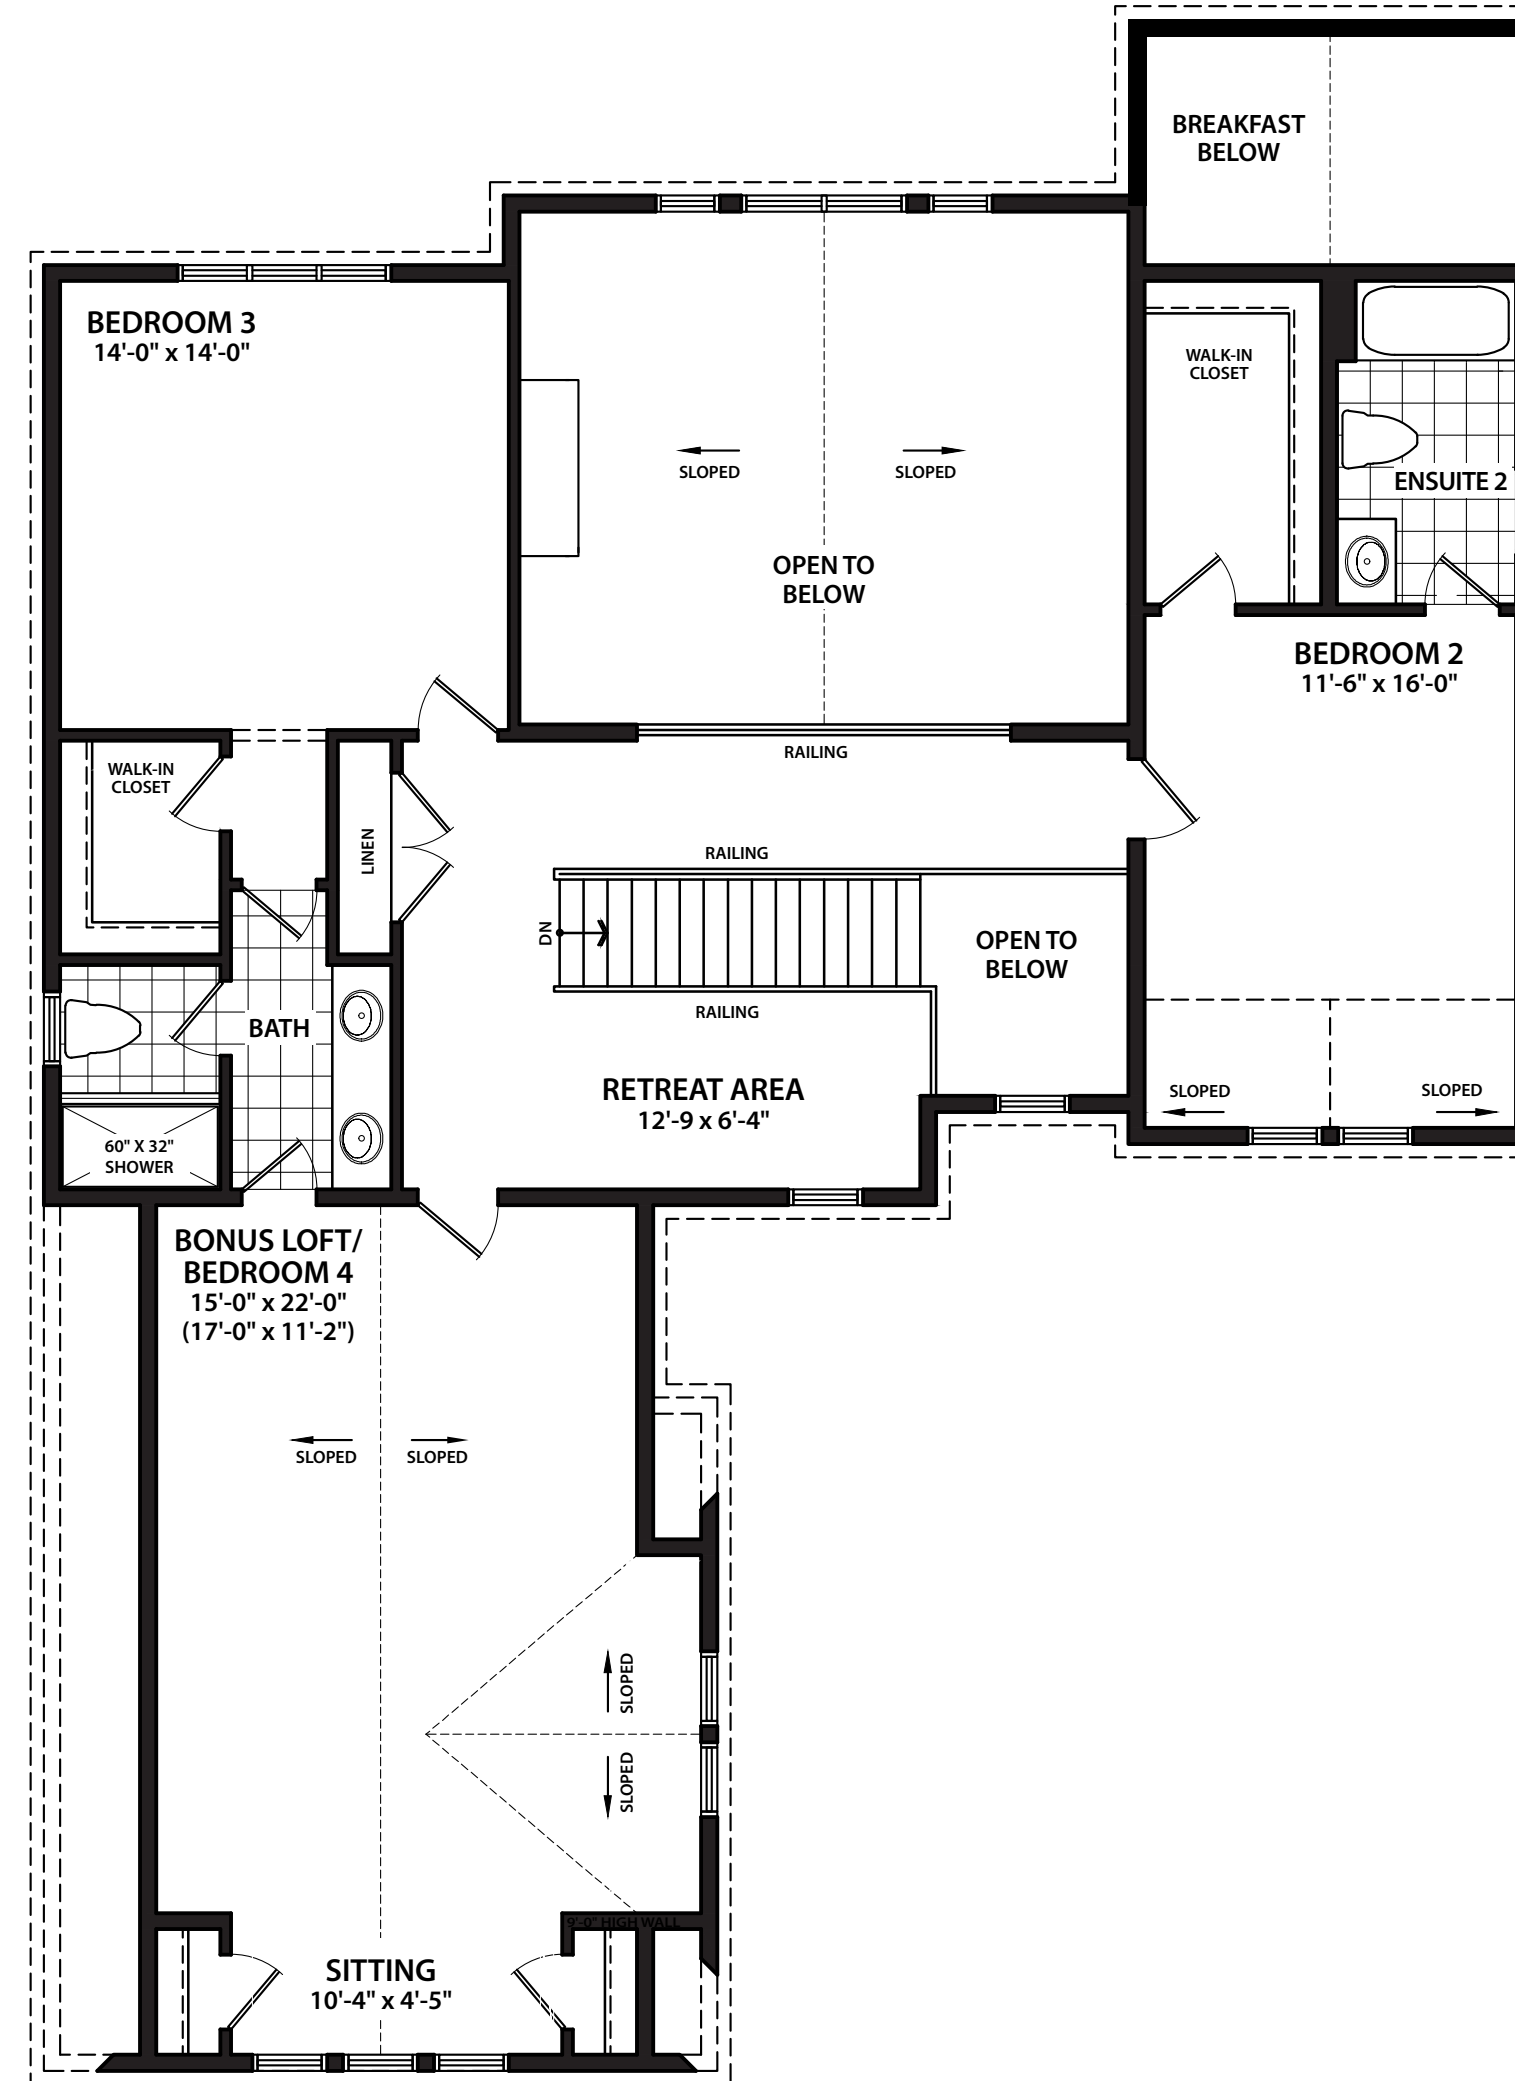

THE SUMMIT

ELEVATION B – 3075 SQ.FT.

BLUE HORIZON

GROUND FLOOR

OPTIONAL MASTER ENSUITE

SECOND FLOOR

BASEMENT