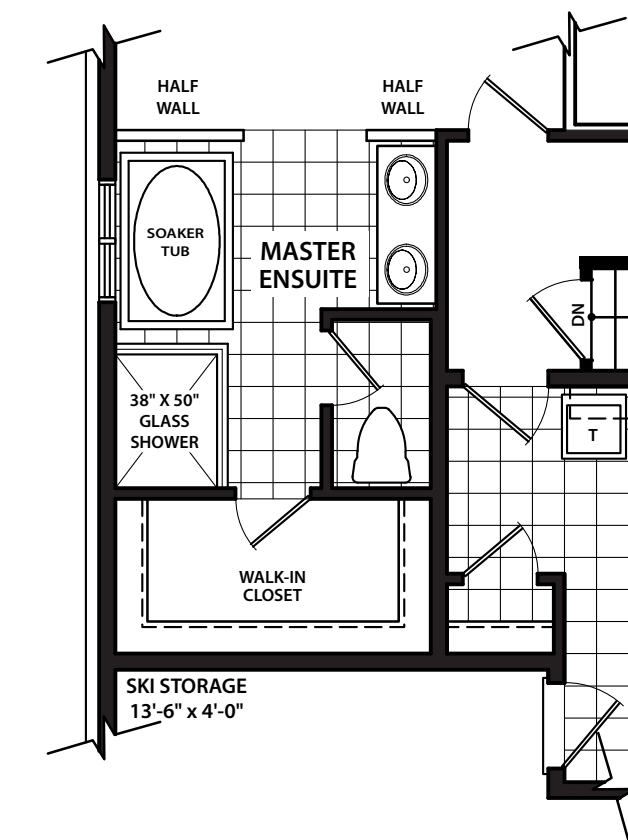

THE SUMMIT

ELEVATION B – 3075 SQ.FT.

BLUE HORIZON

GROUND FLOOR

OPTIONAL MASTER ENSUITE

SECOND FLOOR

BASEMENT