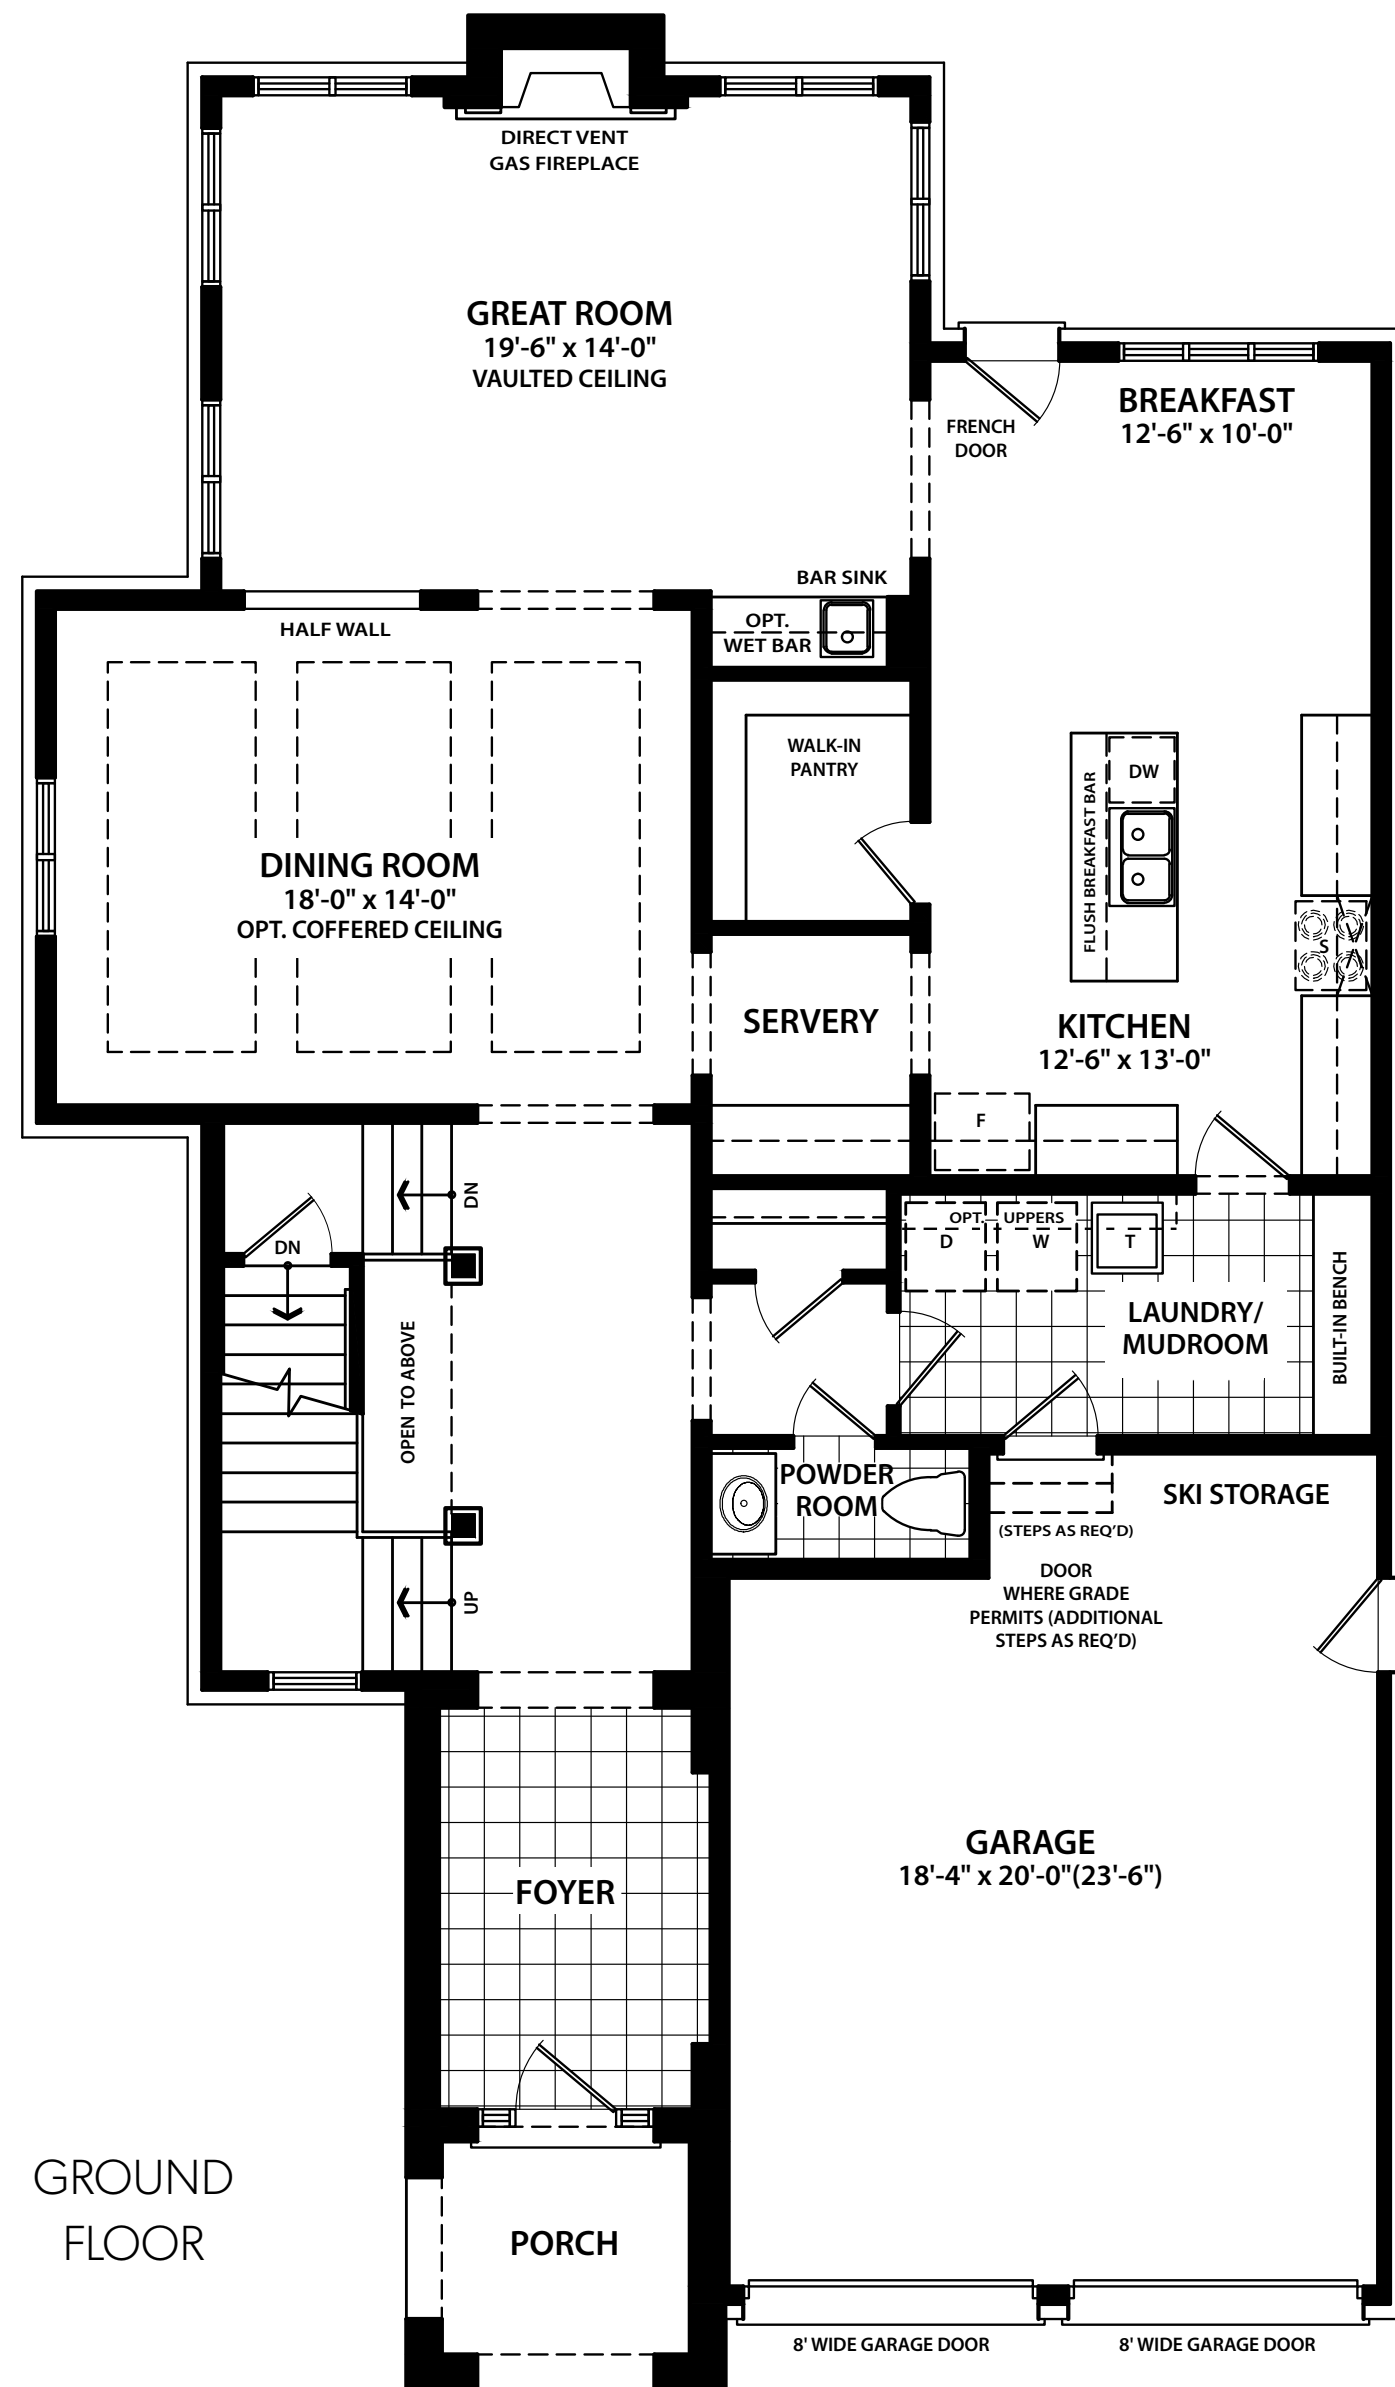

THE RIDGE

3044 SQ.FT.

BLUE HORIZON