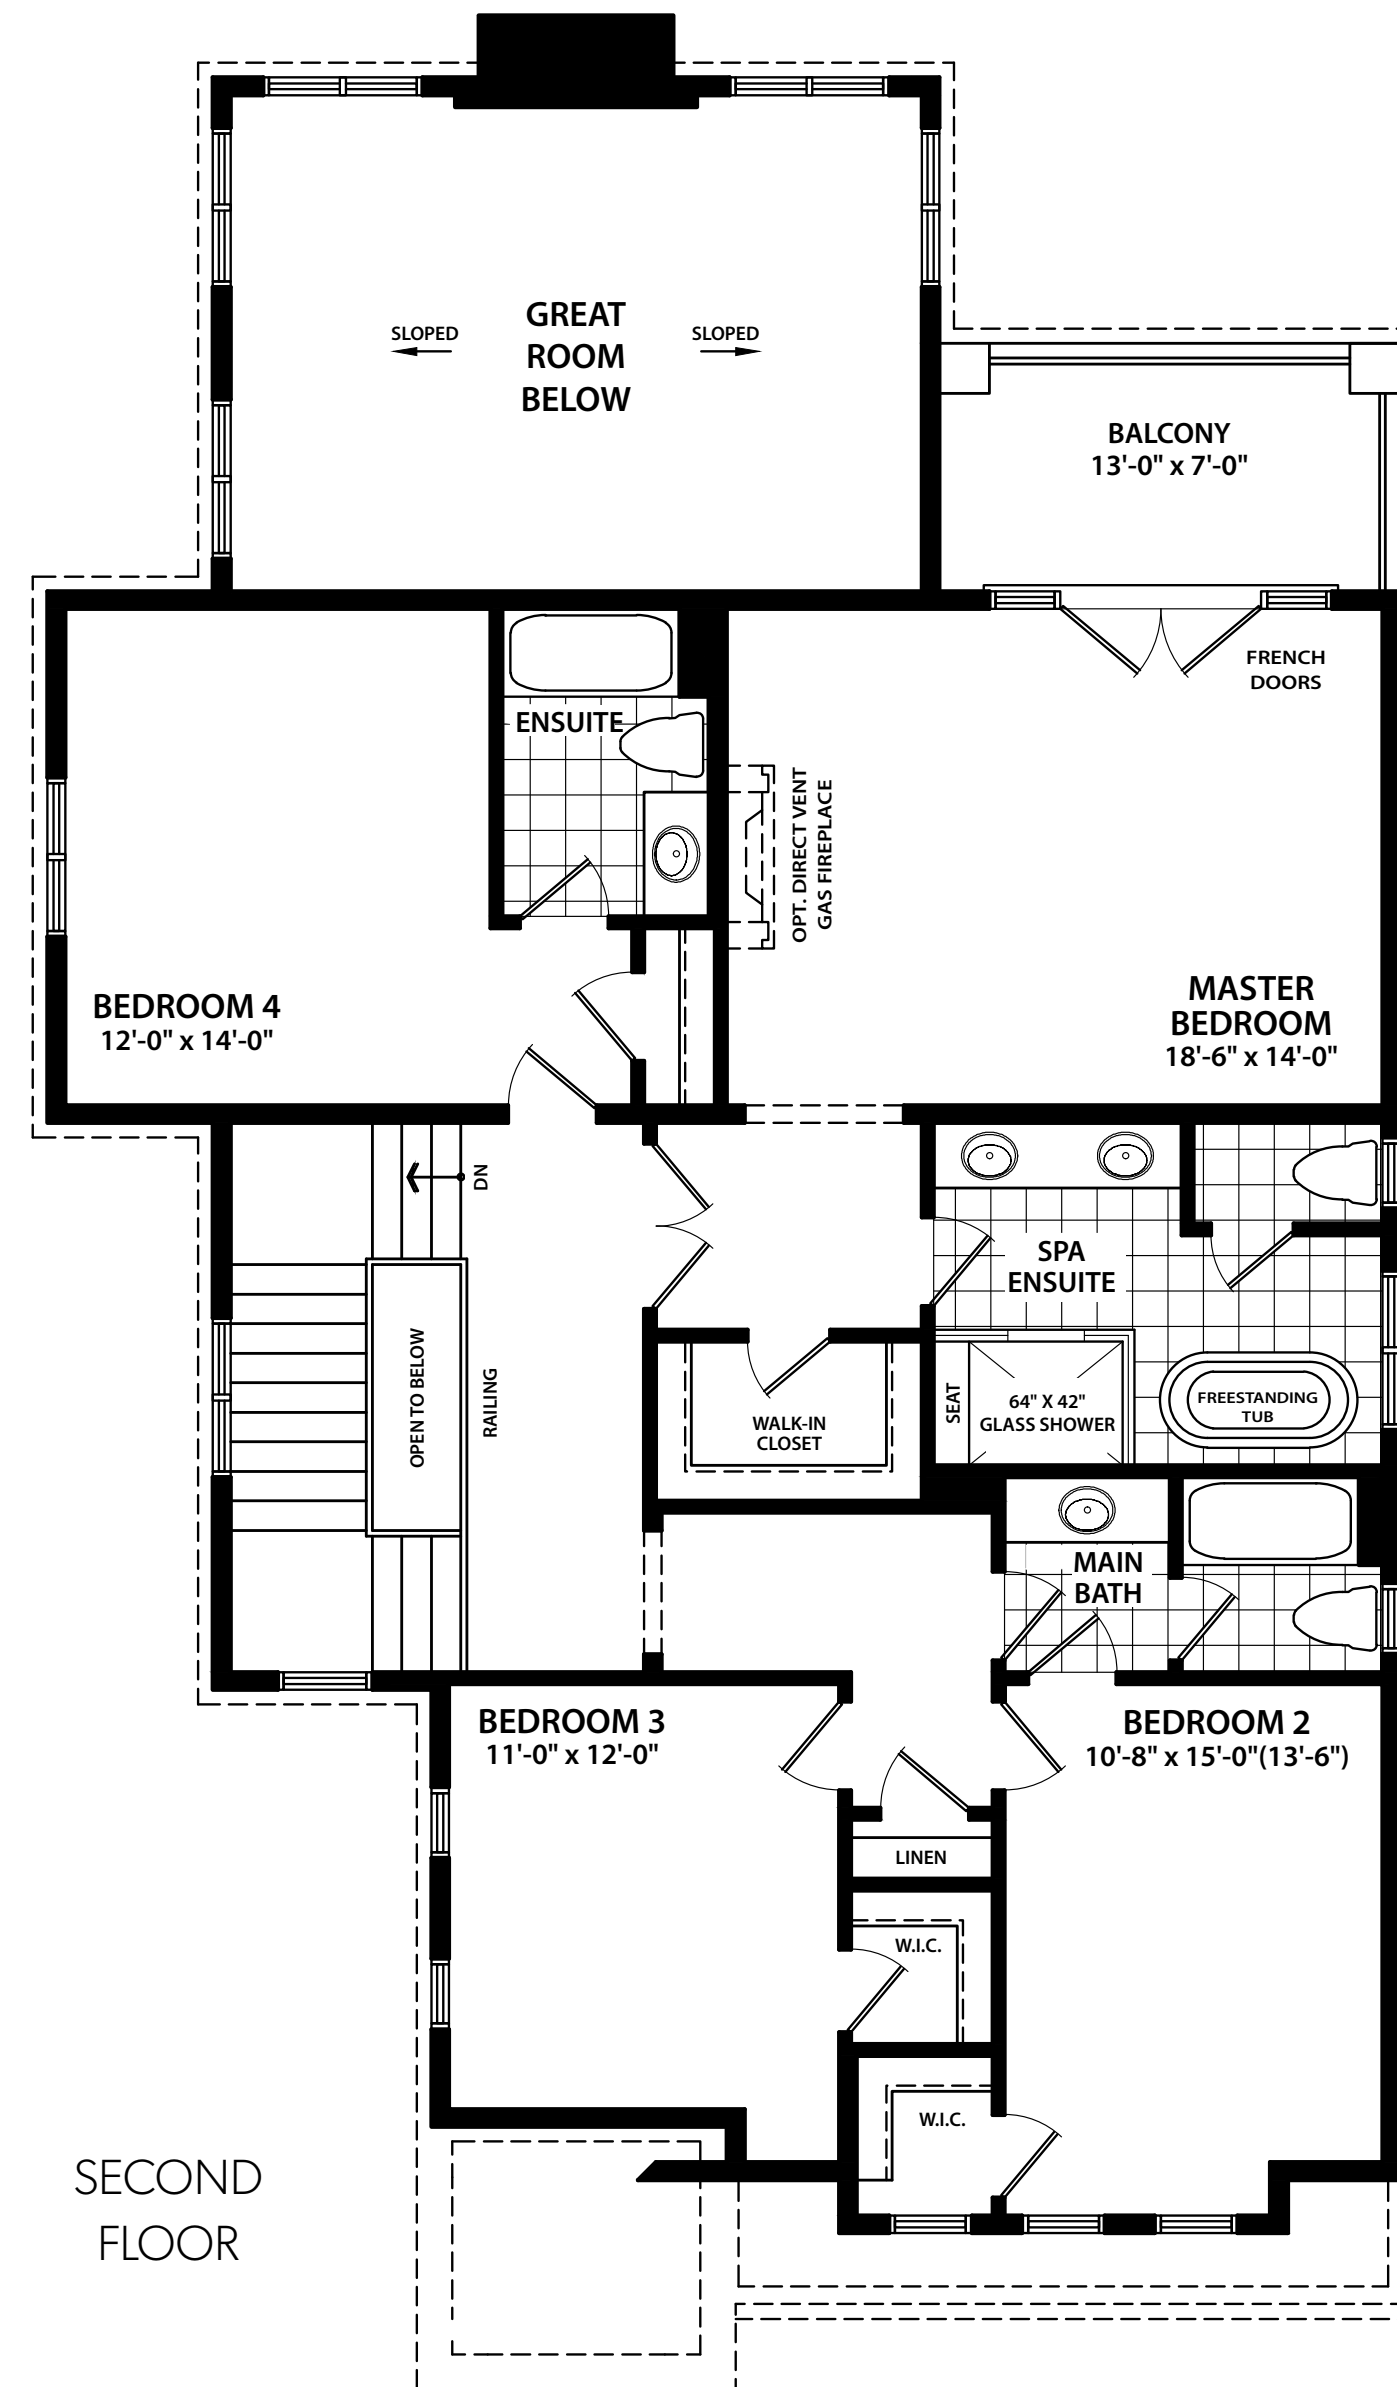

THE RIDGE

3044 SQ.FT.

BLUE HORIZON