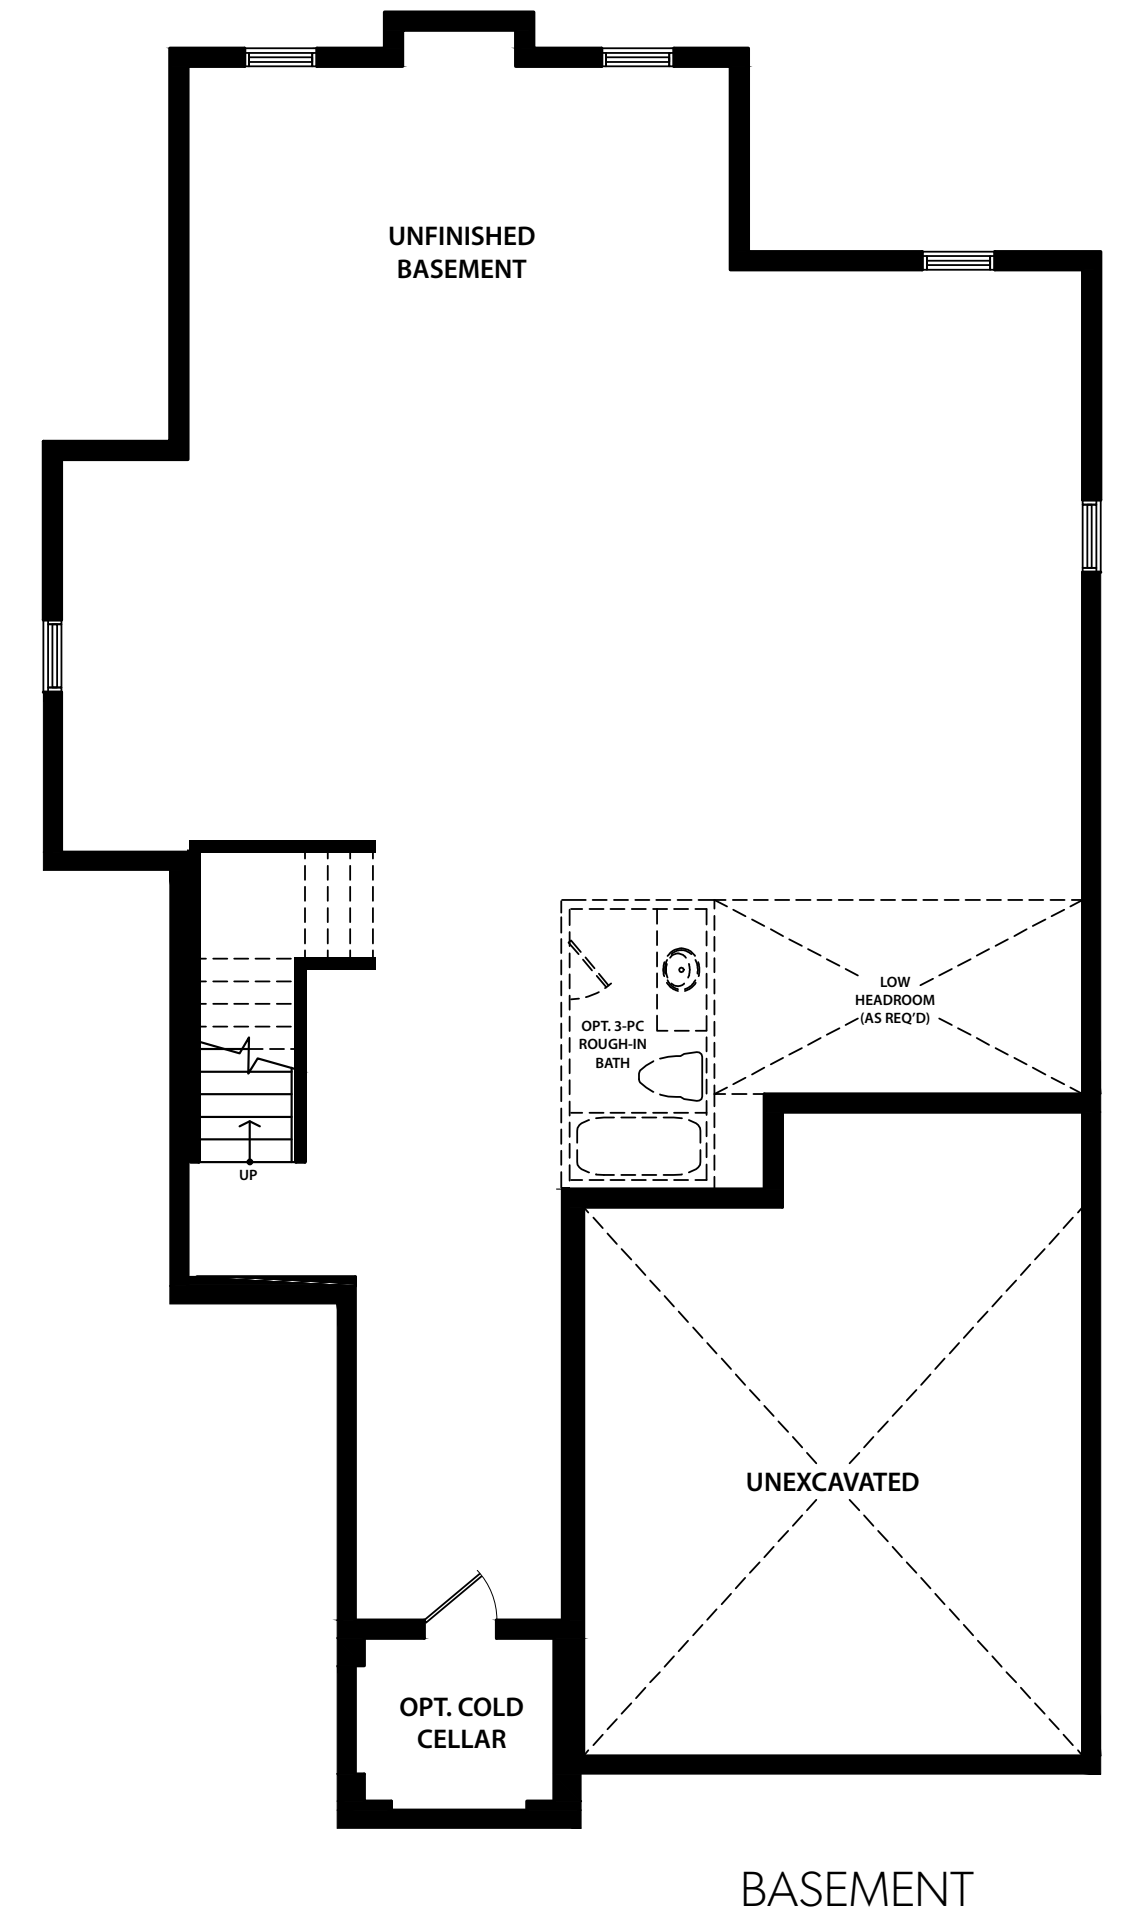

THE RIDGE

3044 SQ.FT.

BLUE HORIZON