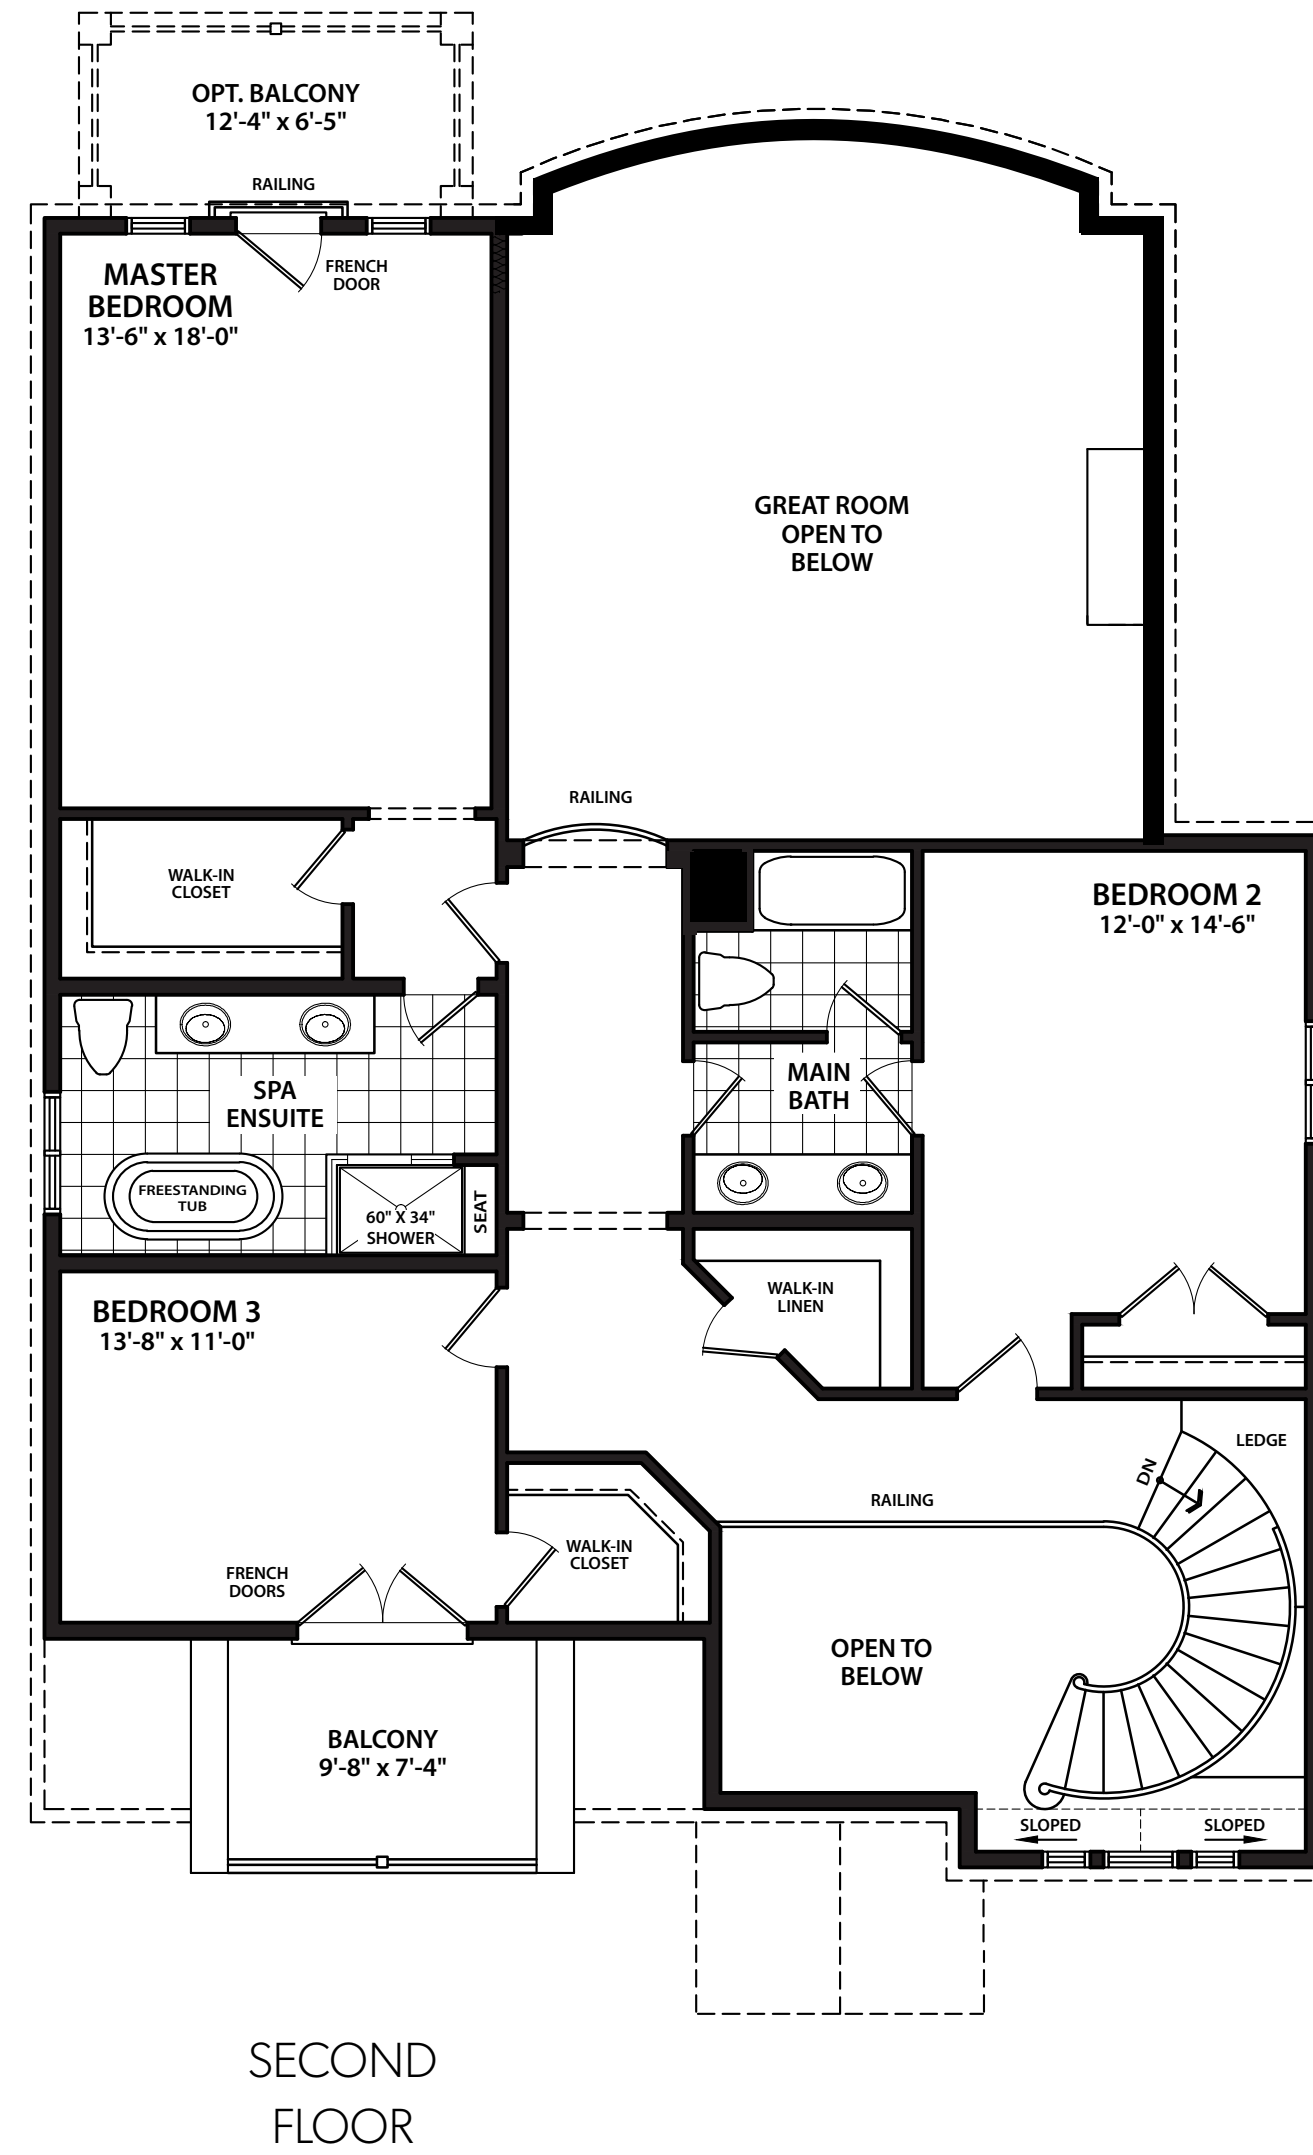

THE PEAK

ELEVATION A – 2844 SQ.FT.

BLUE HORIZON