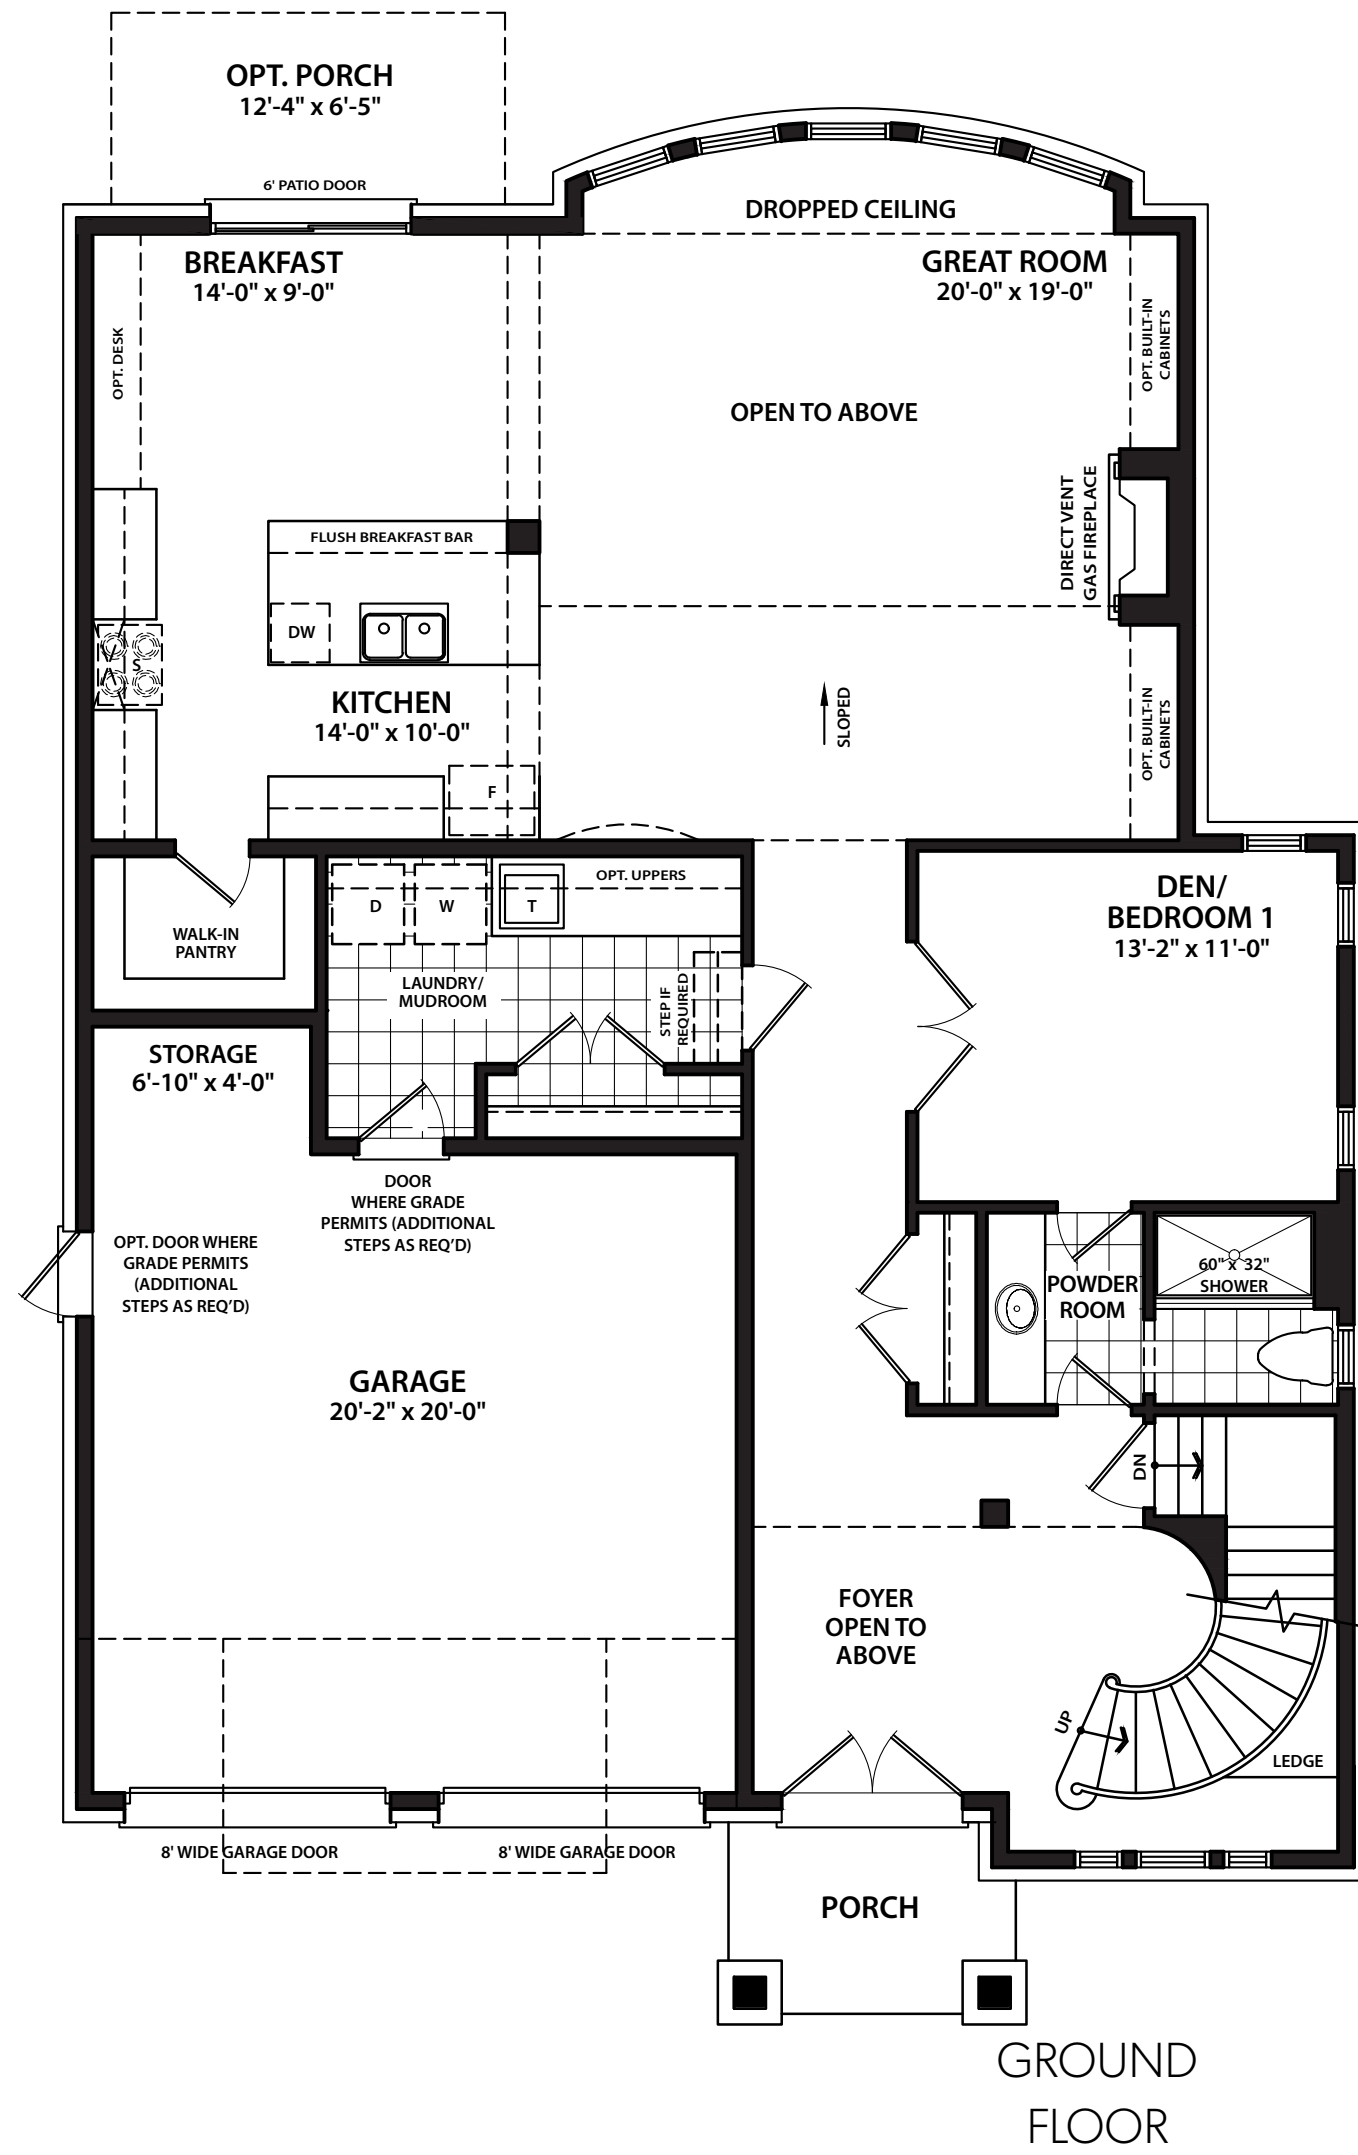

THE PEAK

ELEVATION A – 2844 SQ.FT.

BLUE HORIZON