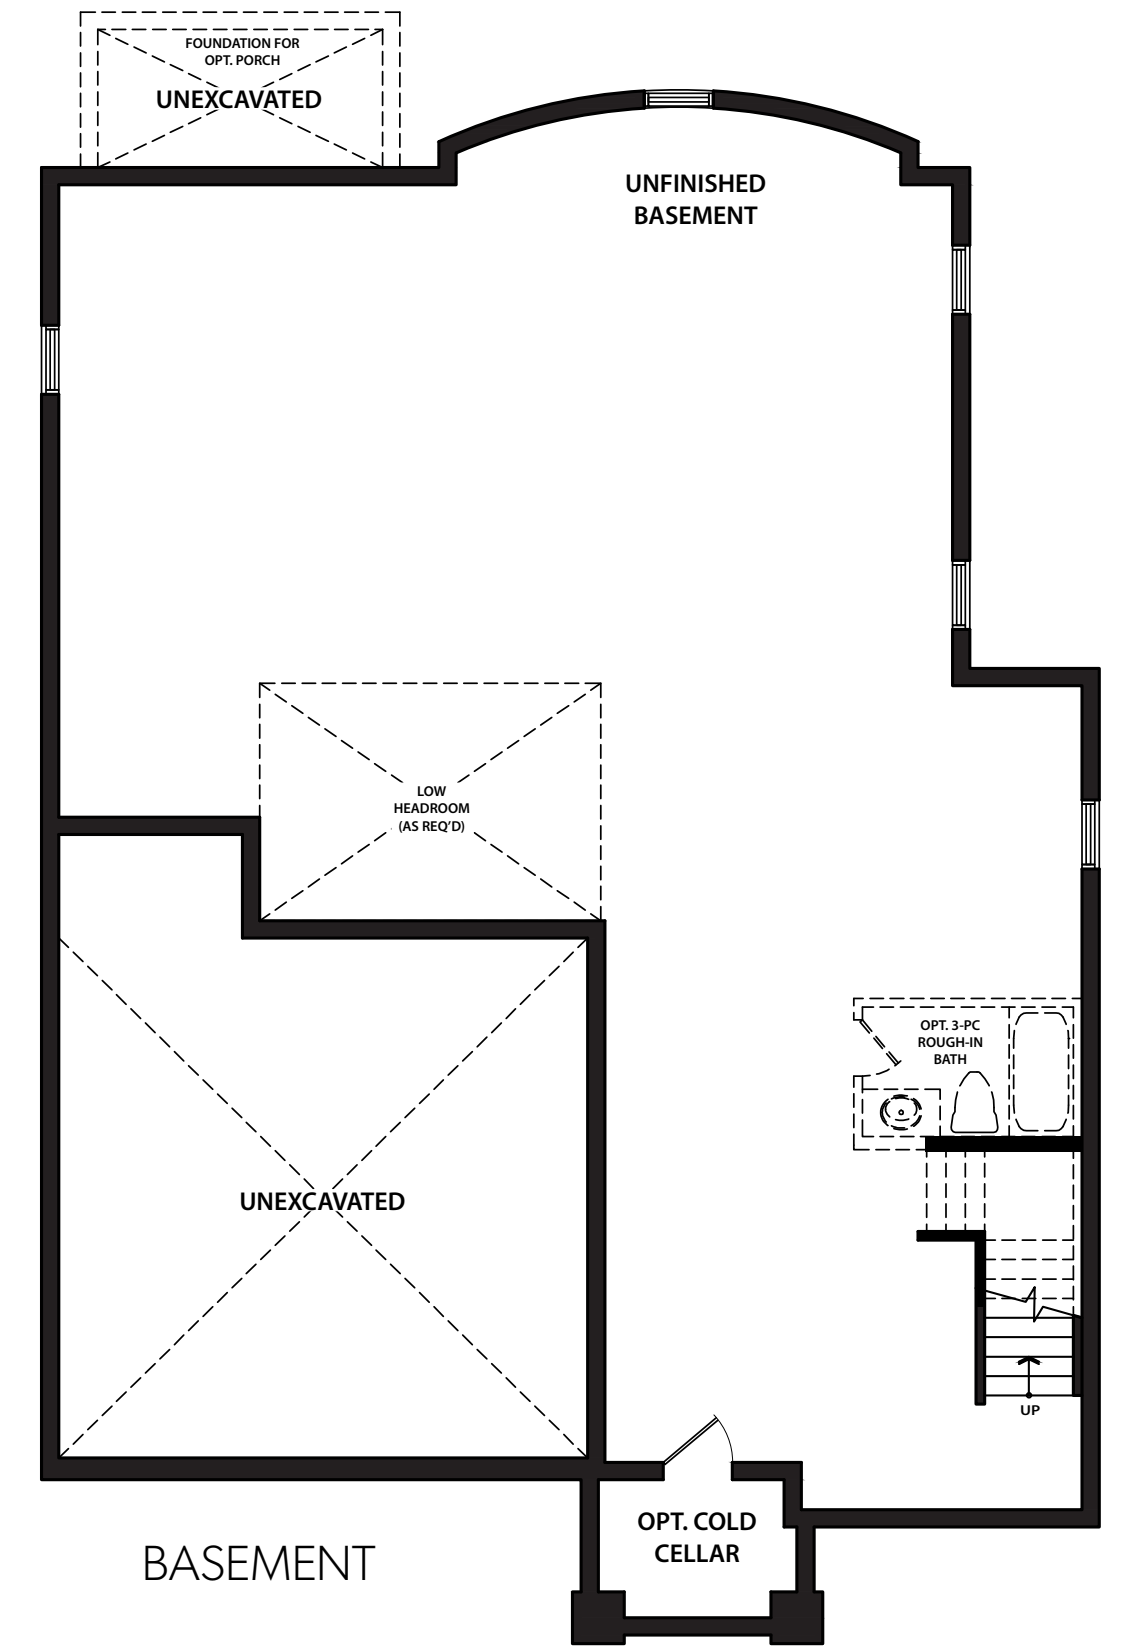

THE PEAK

ELEVATION A – 2844 SQ.FT.

BLUE HORIZON