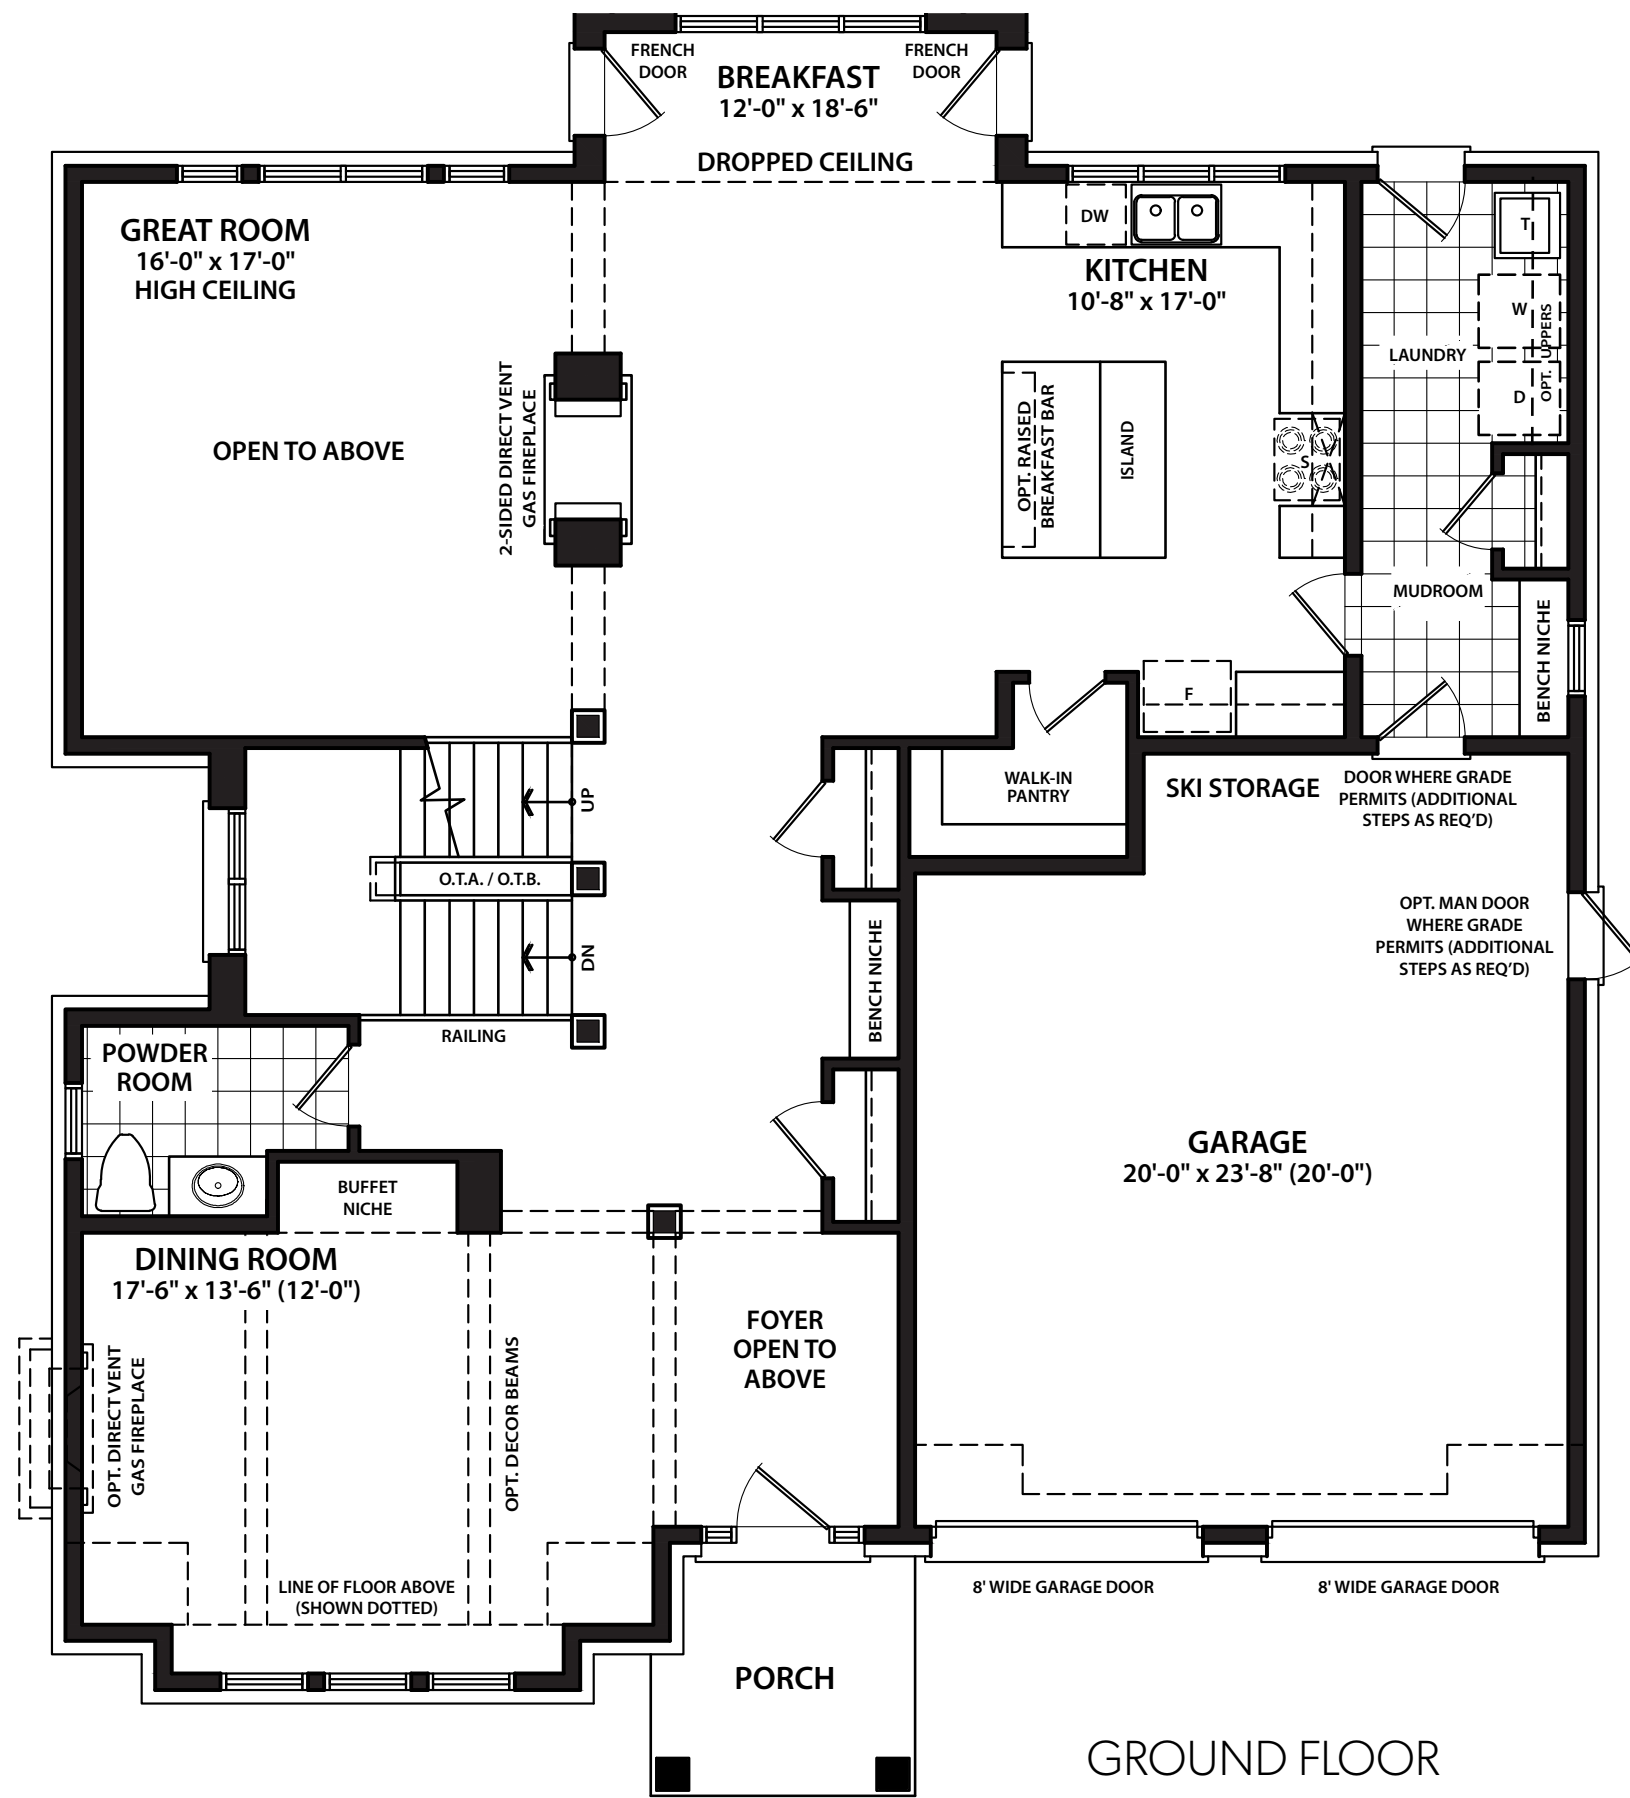

THE ORCHARD

ELEVATION B – 3243 SQ.FT.

BLUE HORIZON

GROUND FLOOR

SECOND FLOOR

OPTIONAL GREAT ROOM PLAN
(GROUND FLOOR)

OPTIONAL 5 BEDROOM PLAN
(GROUND FLOOR)