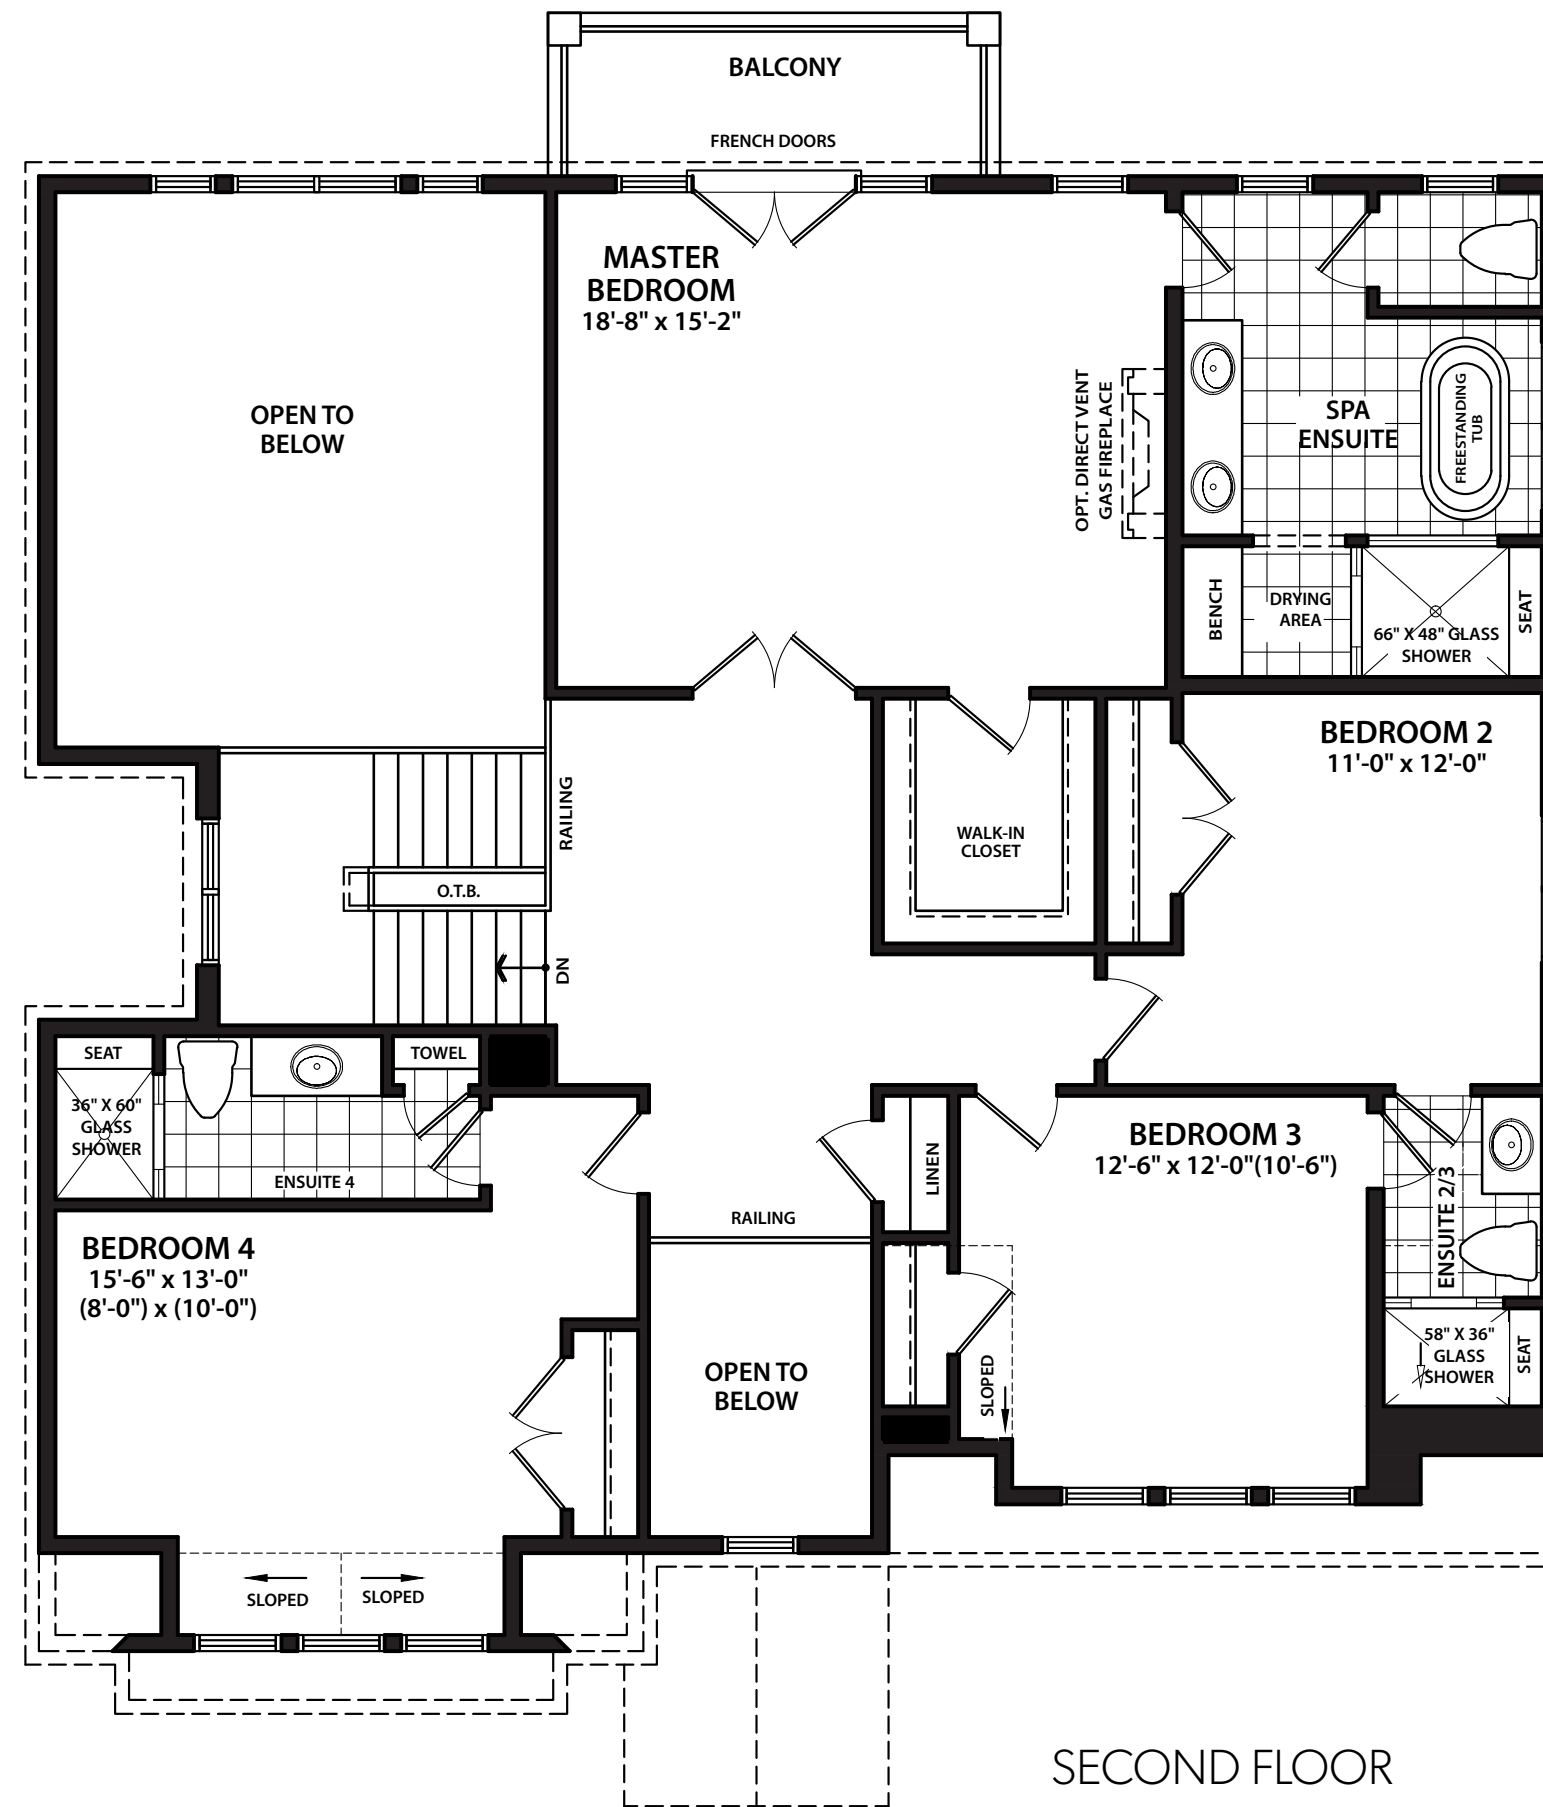

THE ORCHARD

ELEVATION B – 3243 SQ.FT.

BLUE HORIZON

GROUND FLOOR

SECOND FLOOR

OPTIONAL GREAT ROOM PLAN
(GROUND FLOOR)

OPTIONAL 5 BEDROOM PLAN
(GROUND FLOOR)