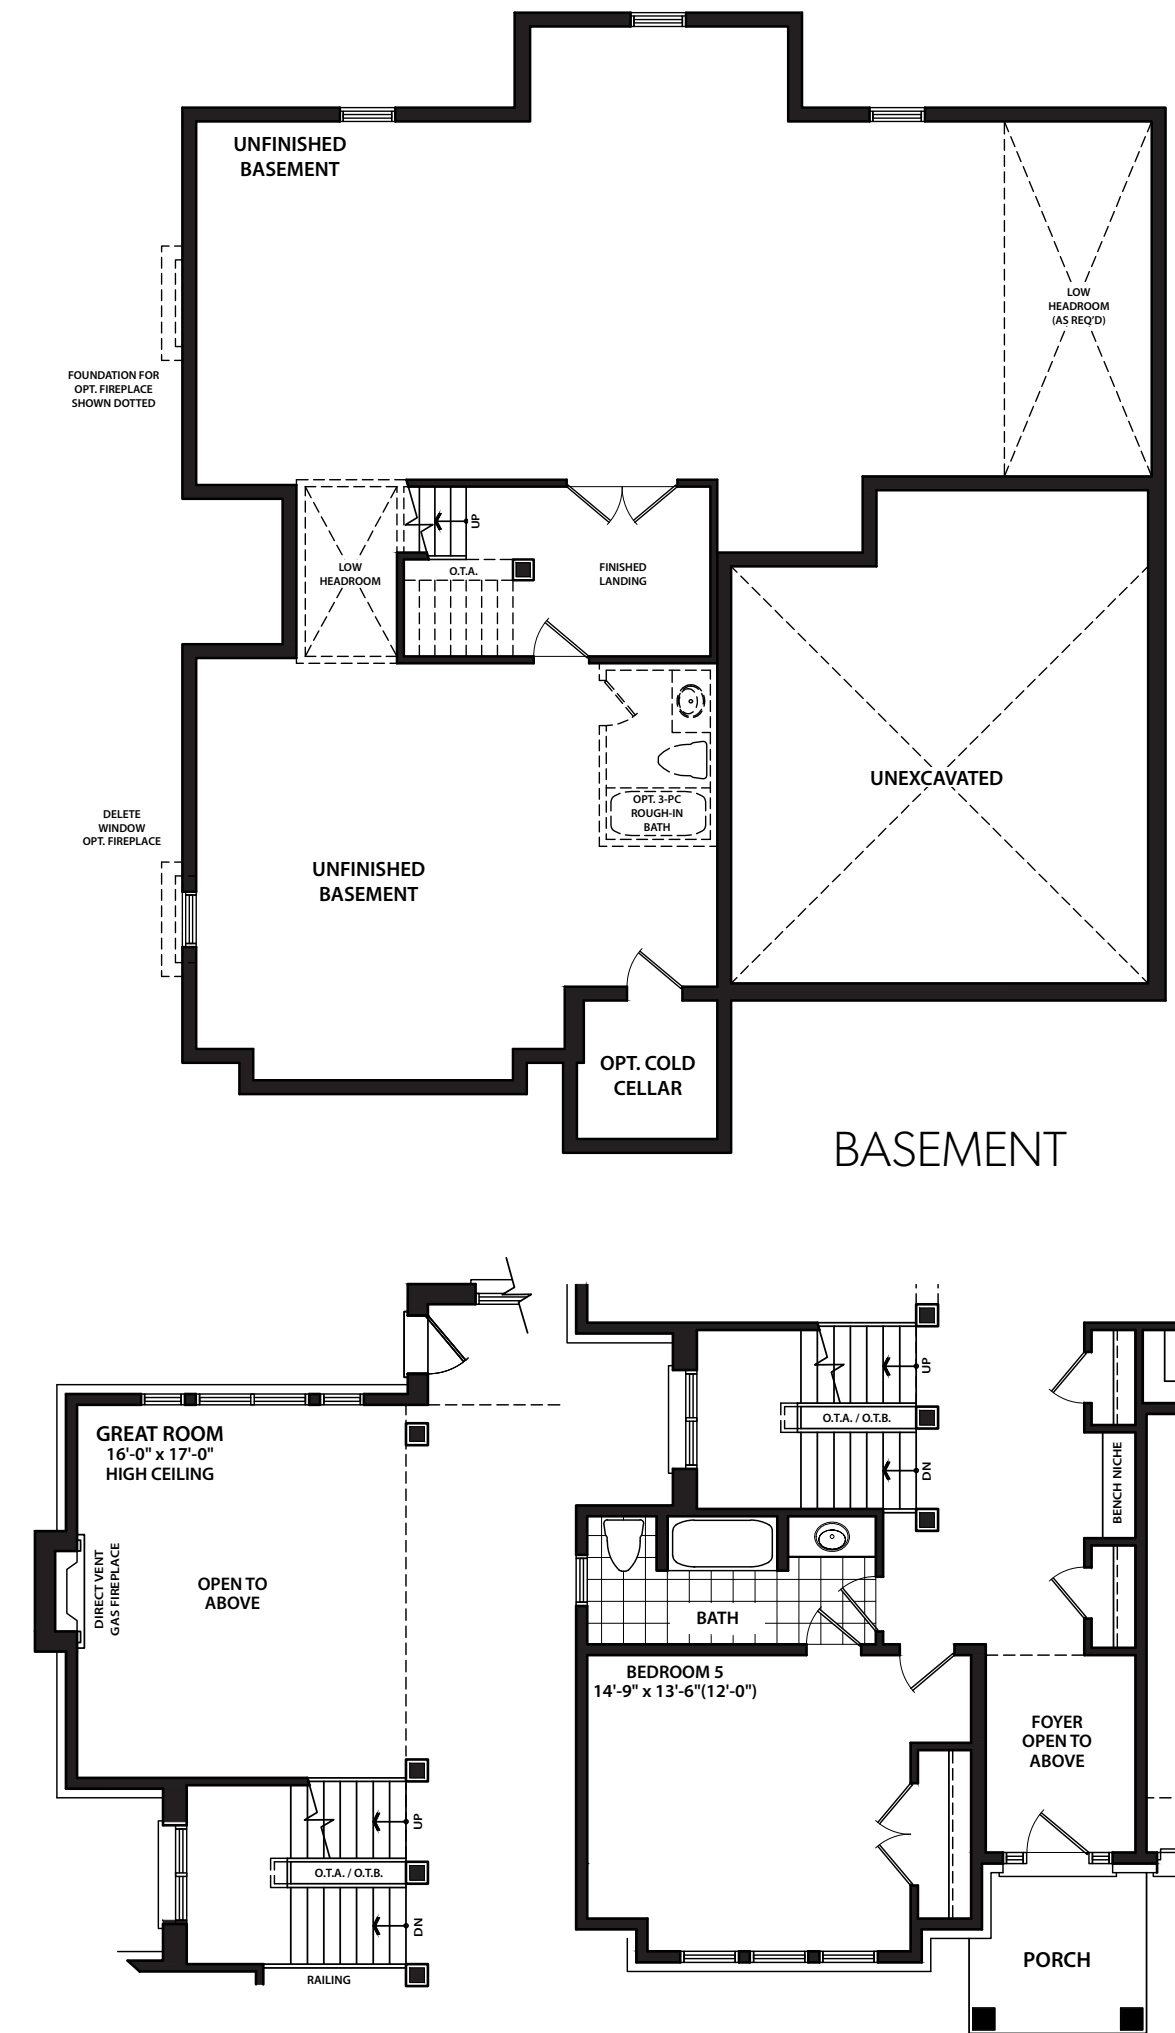

THE ORCHARD

ELEVATION B – 3243 SQ.FT.

BLUE HORIZON

GROUND FLOOR

SECOND FLOOR

OPTIONAL GREAT ROOM PLAN
(GROUND FLOOR)

OPTIONAL 5 BEDROOM PLAN
(GROUND FLOOR)